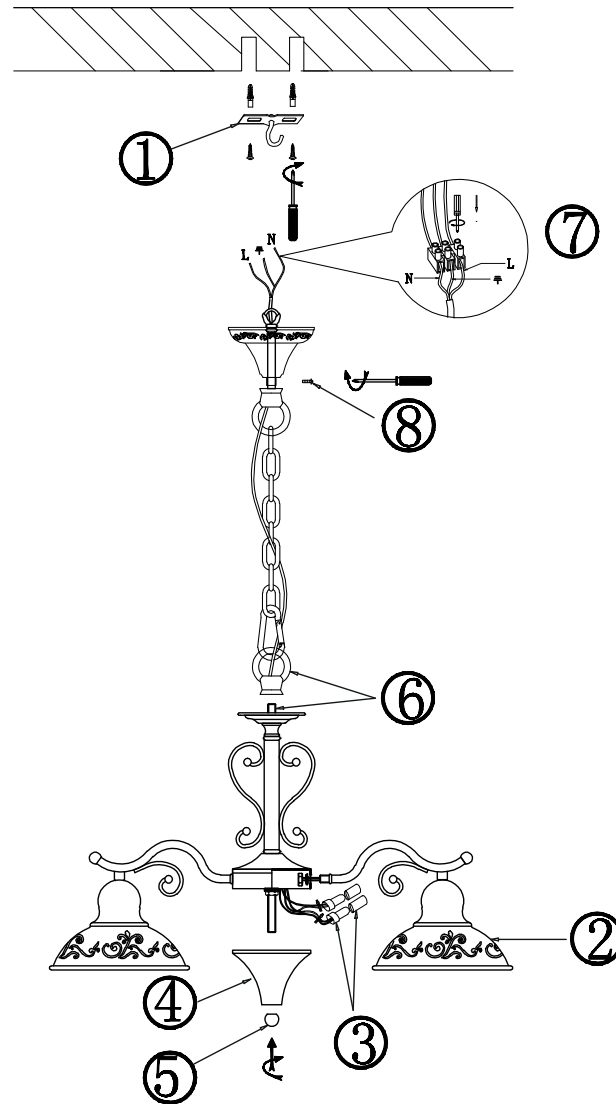

FREYA
TRADITION OF QUALITY

INSTRUCTION

MODEL: FR2566-PL-05-WG
CHANDELIER

5 X E27 (60W)

FREYA-LIGHT.COM