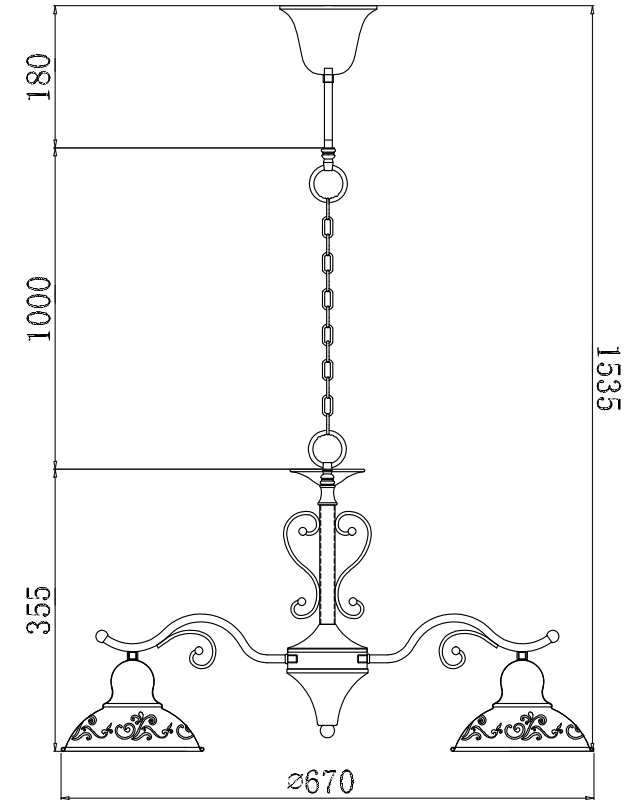

FREYA
TRADITION OF QUALITY

INSTRUCTION

MODEL: FR2566-PL-05-WG
CHANDELIER

5 X E27 (60W)

FREYA-LIGHT.COM