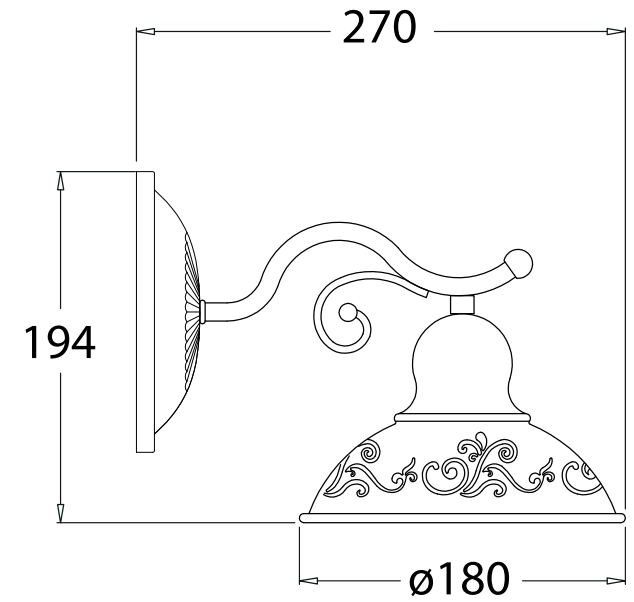

FREYA
TRADITION OF QUALITY

INSTRUCTION

MODEL: FR2566-WL-01-WG
SCONCE

1 X E27 (60W)

FREYA-LIGHT.COM