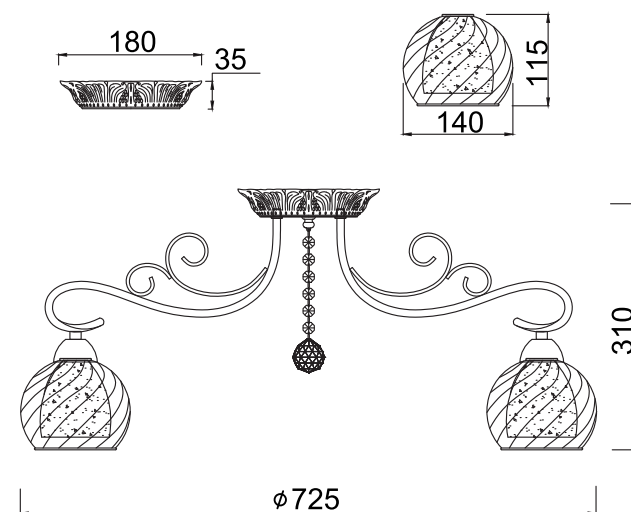

# INSTRUCTION

MODEL: FR2662-PL-08-BZ

OFF

ON

8 X E14 (40W)

FREYA-LIGHT.COM