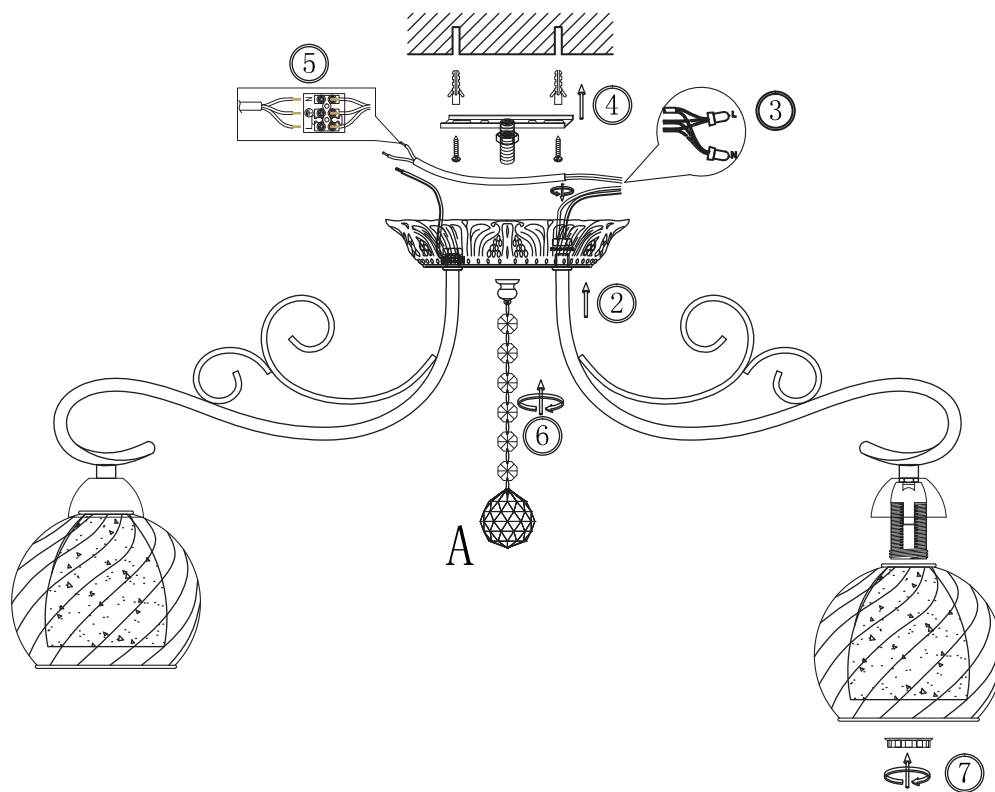

# INSTRUCTION

MODEL: FR2662-PL-08-BZ

OFF

ON

8 X E14 (40W)

FREYA-LIGHT.COM