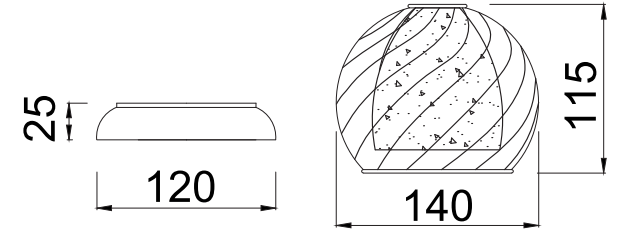

FREYA
TRADITION OF QUALITY

INSTRUCTION

MODEL: FR2662-WL-01-BZ

OFF

ON

1 X E14 (40W)

FREYA-LIGHT.COM