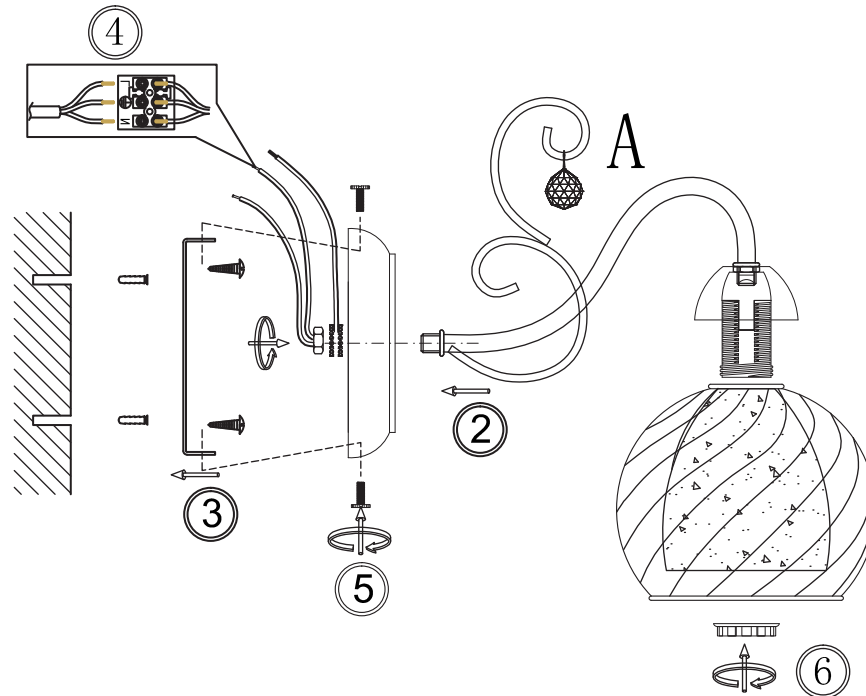

FREYA
TRADITION OF QUALITY

INSTRUCTION

MODEL: FR2662-WL-01-BZ

OFF

ON

1 X E14 (40W)

FREYA-LIGHT.COM