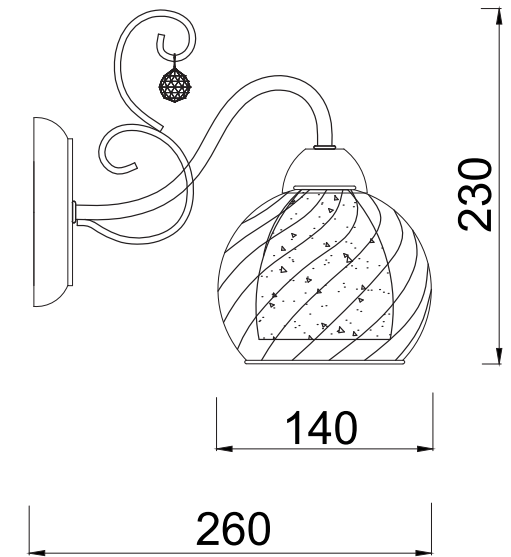

FREYA
TRADITION OF QUALITY

INSTRUCTION

MODEL: FR2662-WL-01-BZ

OFF

ON

1 X E14 (40W)

FREYA-LIGHT.COM