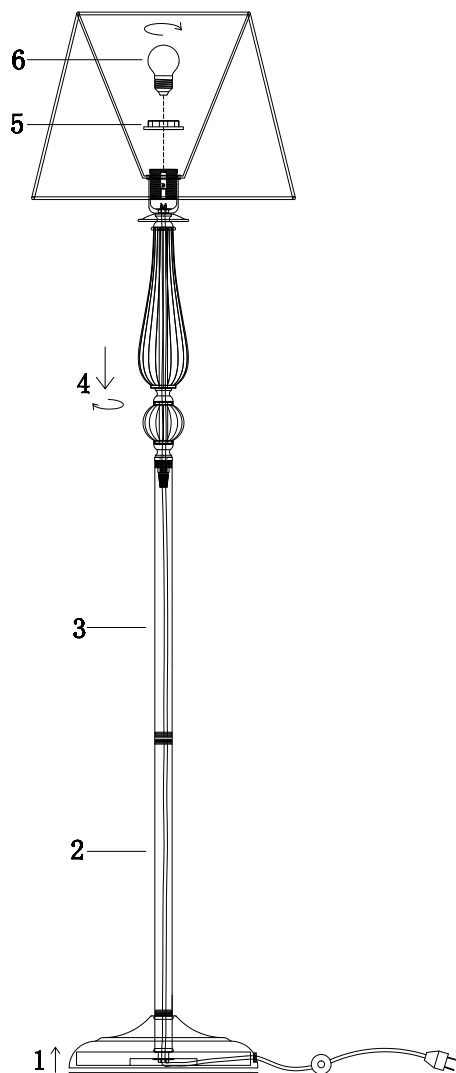

Instruction

FR2685FL-01BZ

1 x E14 (40W)

Model: FR2685FL-01BZ

Series: Inessa

Floor Lamps