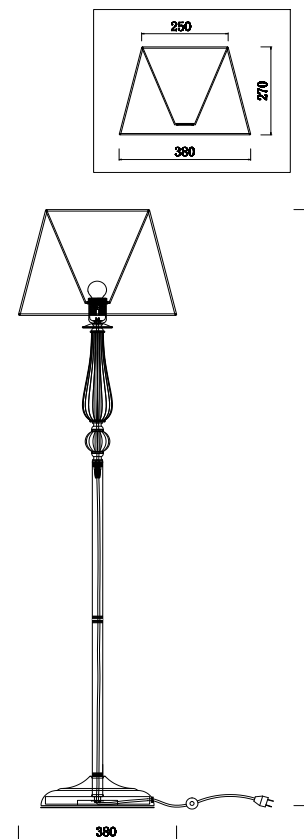

Instruction

FR2685FL-01BZ

1 x E14 (40W)

Model: FR2685FL-01BZ

Series: Inessa

Floor Lamps