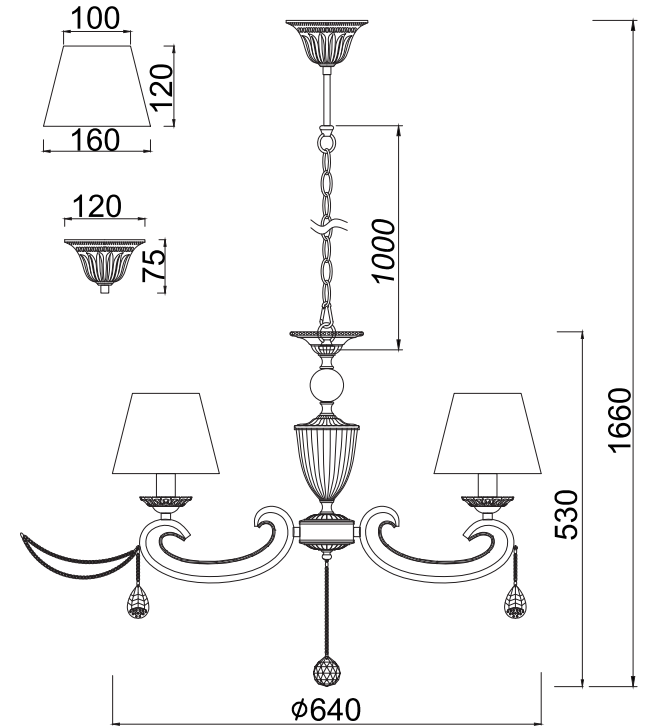

FREYA
TRADITION OF QUALITY

INSTRUCTION

MODEL: FR2904-PL-05-BZ

5 X E14 (40W)

FREYA-LIGHT.COM