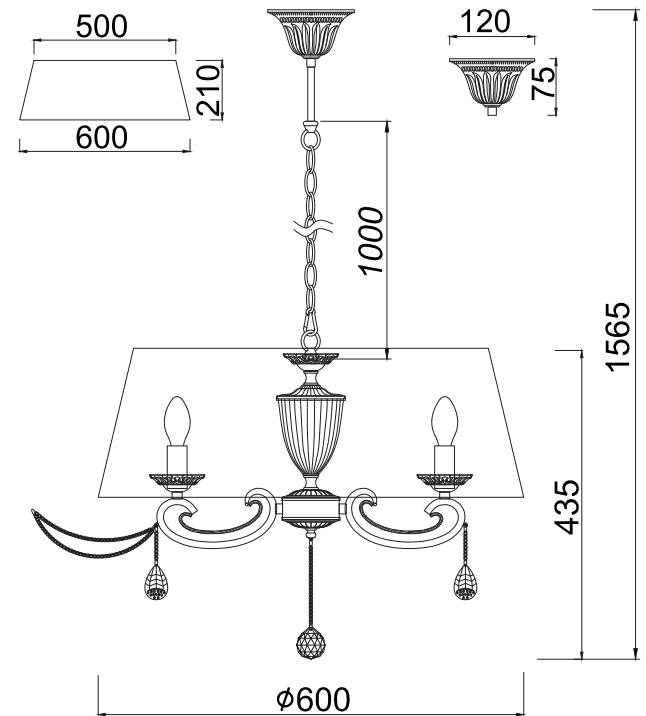

# INSTRUCTION

MODEL:FR2904-PL-05C-BZ

5 X E14 (40W)

FREYA-LIGHT.COM