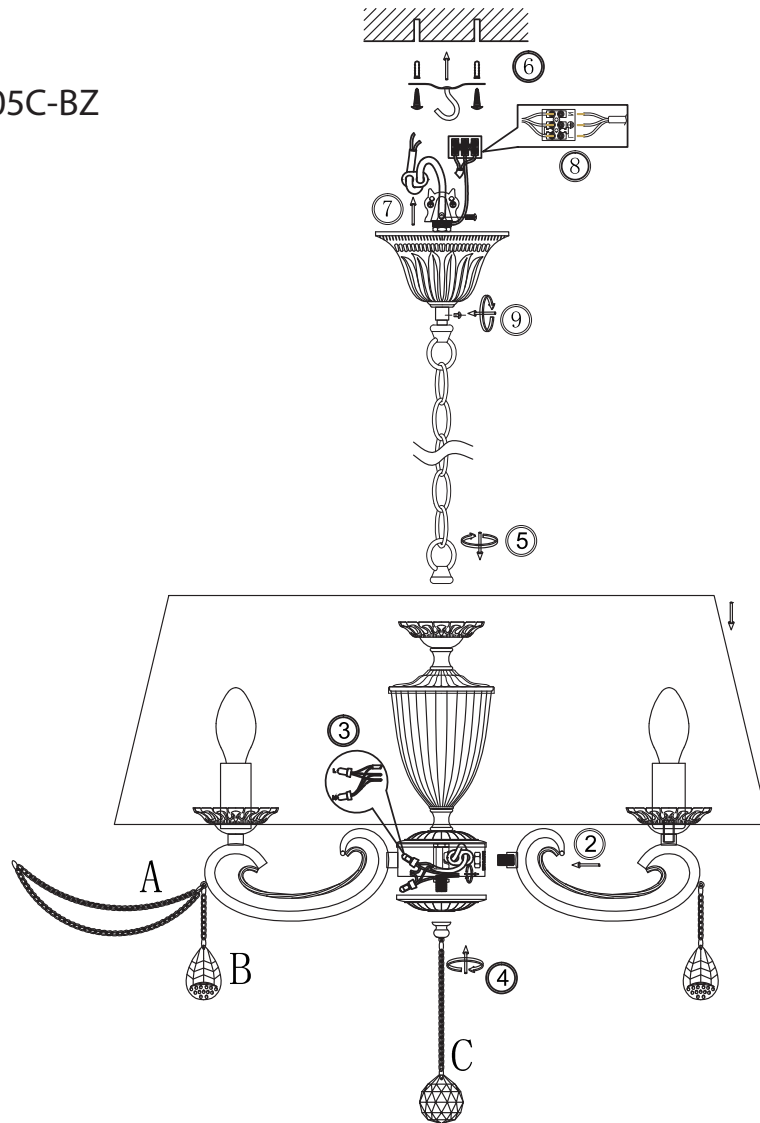

# INSTRUCTION

MODEL:FR2904-PL-05C-BZ

5 X E14 (40W)

FREYA-LIGHT.COM