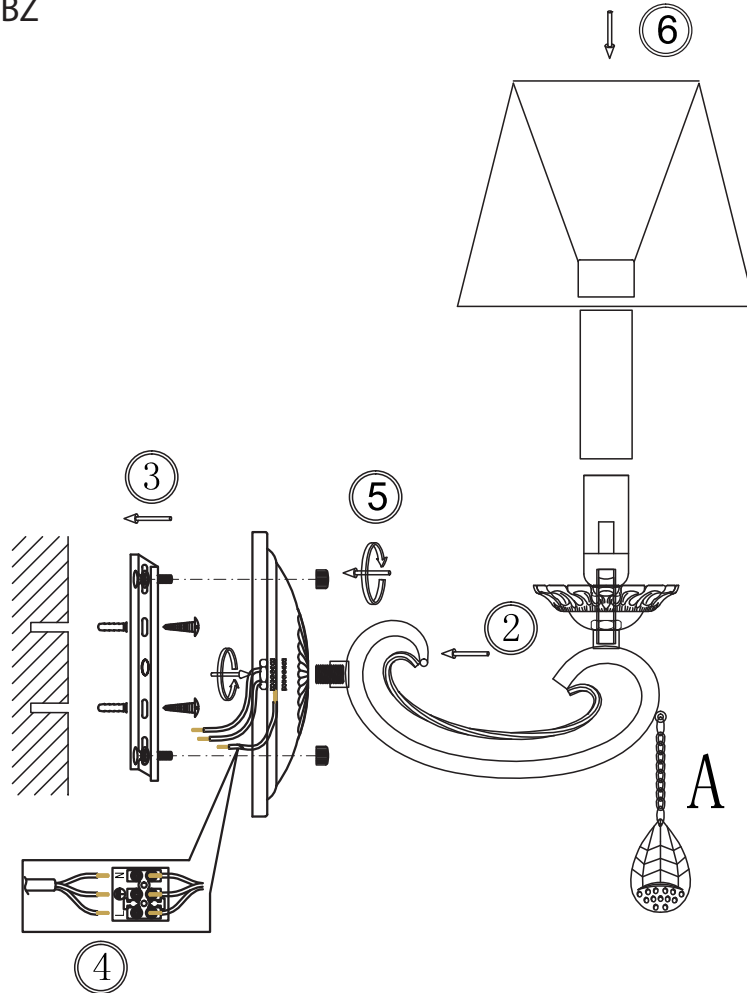

# INSTRUCTION

MODEL: FR2904-WL-01-BZ

1 X E14 (40W)

FREYA-LIGHT.COM