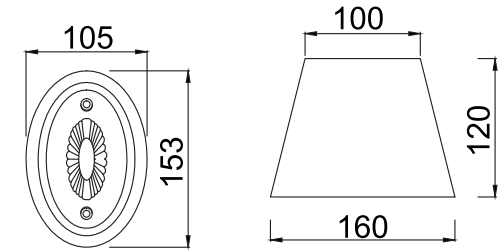

# INSTRUCTION

MODEL: FR2904-WL-01-BZ

1 X E14 (40W)

FREYA-LIGHT.COM