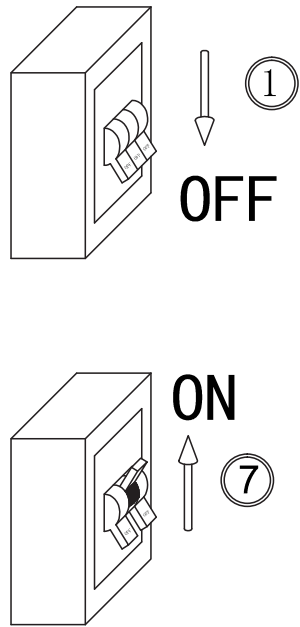

# INSTRUCTION

MODEL: FR2904-WL-01-BZ

1 X E14 (40W)

FREYA-LIGHT.COM