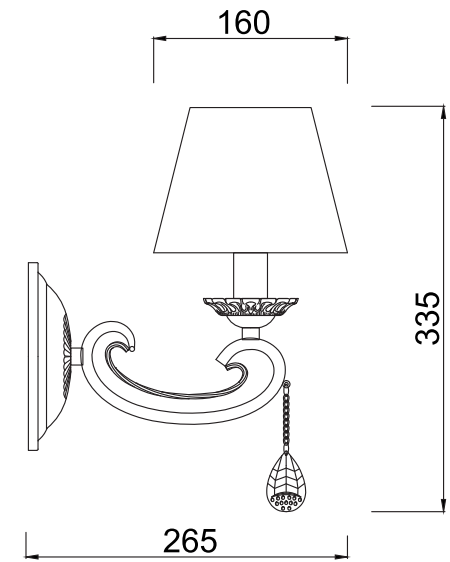

# INSTRUCTION

MODEL: FR2904-WL-01-BZ

1 X E14 (40W)

FREYA-LIGHT.COM