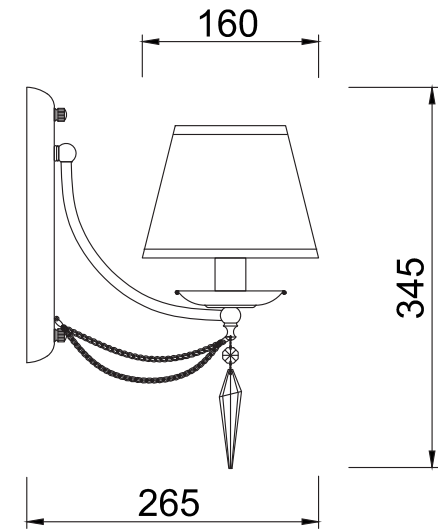

FREYA
TRADITION OF QUALITY

INSTRUCTION

MODEL: FR2908-WL-01-BZ
SCONCE

1 X E14 (40W)

FREYA-LIGHT.COM