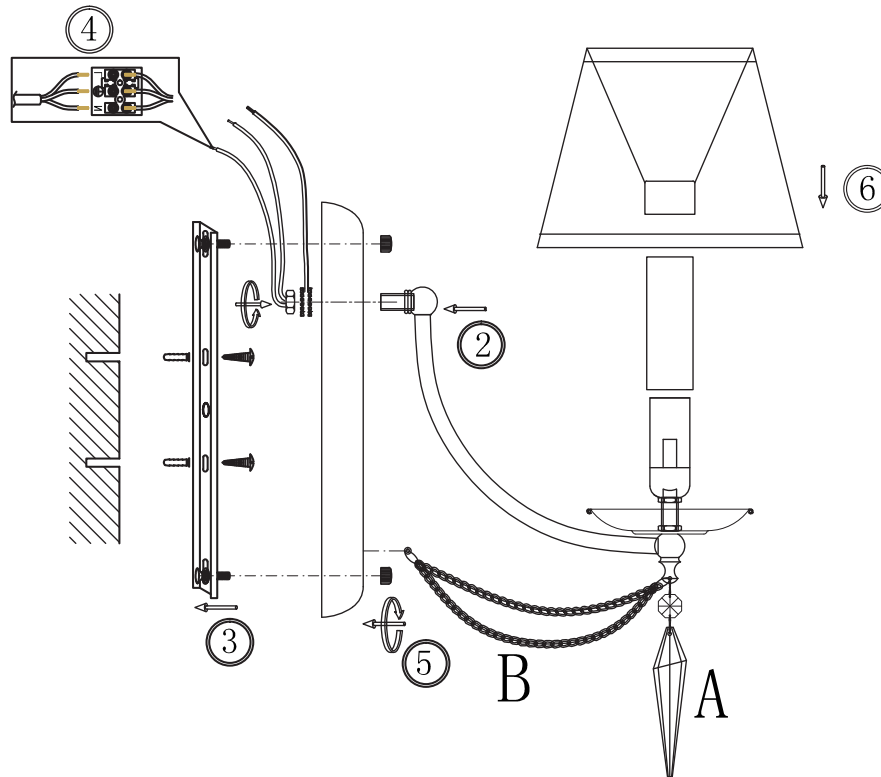

FREYA
TRADITION OF QUALITY

INSTRUCTION

MODEL: FR2908-WL-01-BZ
SCONCE

1 X E14 (40W)

FREYA-LIGHT.COM