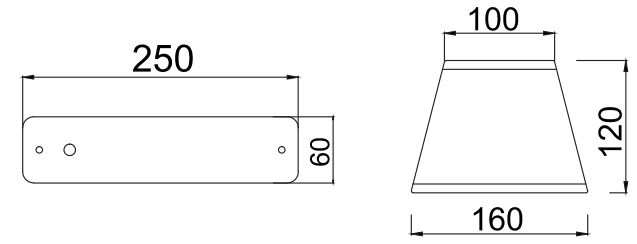

FREYA
TRADITION OF QUALITY

INSTRUCTION

MODEL: FR2908-WL-01-BZ
SCONCE

1 X E14 (40W)

FREYA-LIGHT.COM