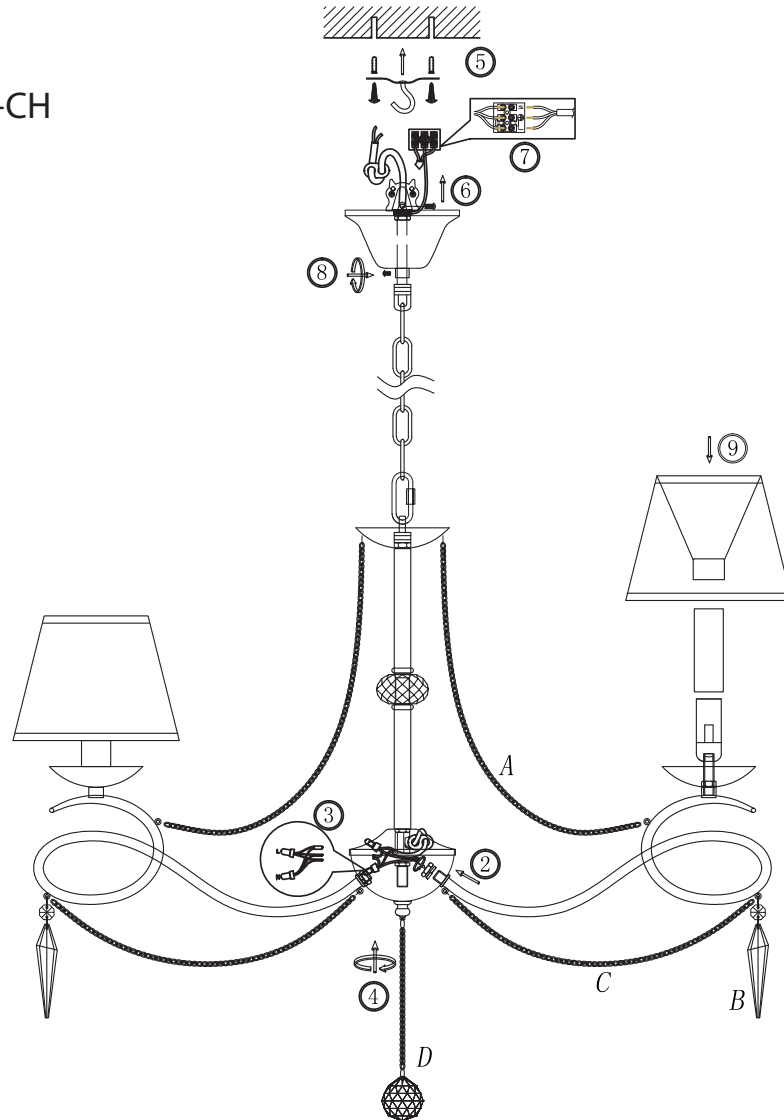

FREYA
TRADITION OF QUALITY

INSTRUCTION

MODEL: FR2909-PL-08-CH

8 X E14 (40W)

FREYA-LIGHT.COM