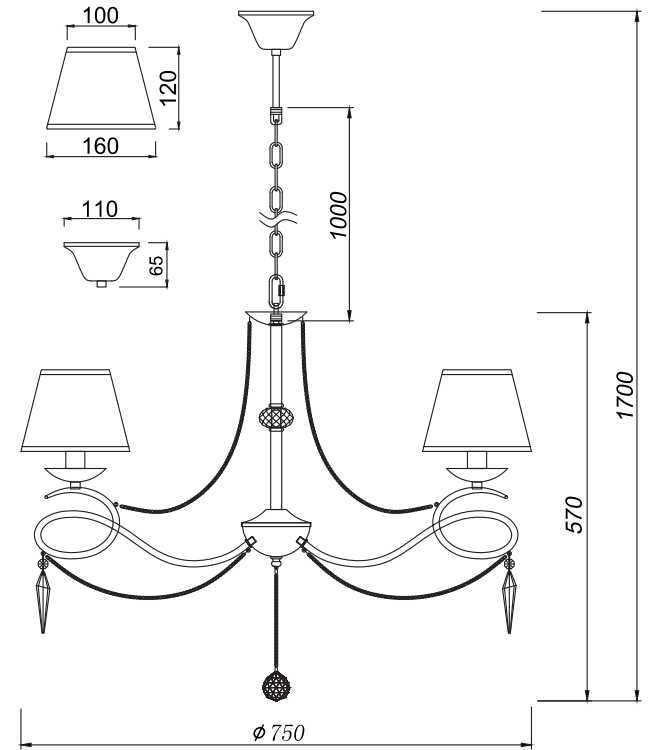

FREYA
TRADITION OF QUALITY

INSTRUCTION

MODEL: FR2909-PL-08-CH

8 X E14 (40W)

FREYA-LIGHT.COM