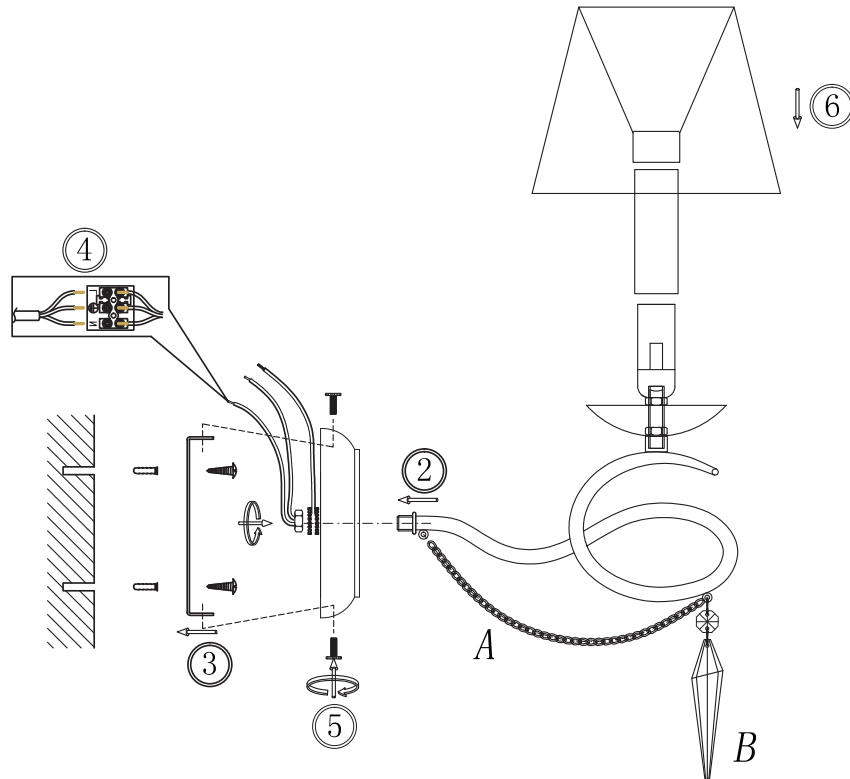

FREYA
TRADITION OF QUALITY

INSTRUCTION

MODEL: FR2909-WL-01-CH

OFF

ON

1 X E14 (40W)

FREYA-LIGHT.COM