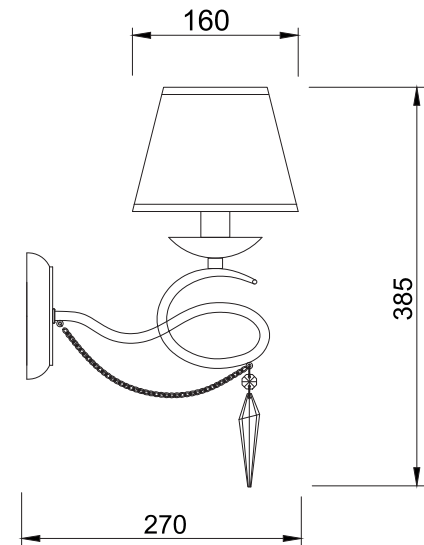

FREYA
TRADITION OF QUALITY

INSTRUCTION

MODEL: FR2909-WL-01-CH

OFF

ON

1 X E14 (40W)

FREYA-LIGHT.COM