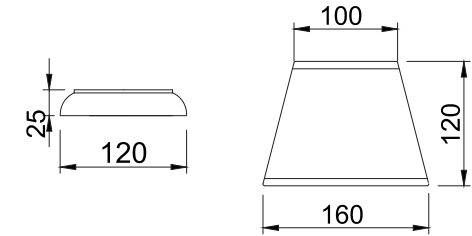

FREYA
TRADITION OF QUALITY

INSTRUCTION

MODEL: FR2909-WL-01-CH

OFF

ON

1 X E14 (40W)

FREYA-LIGHT.COM