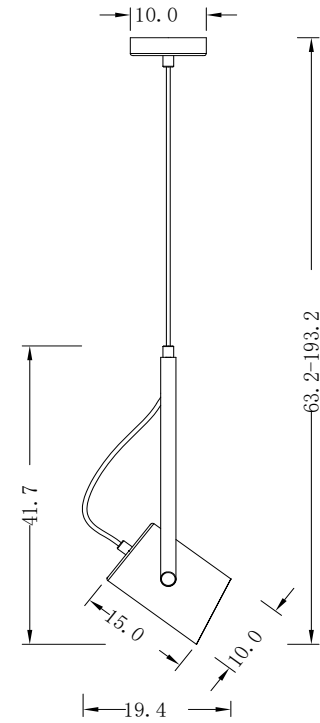

FREYA
TRADITION OF QUALITY

Instruction

FR4004PL-01WB

1 x E27 (25W)

Model: FR4004PL-01WB
Collection: Loft

Pendant Lamps