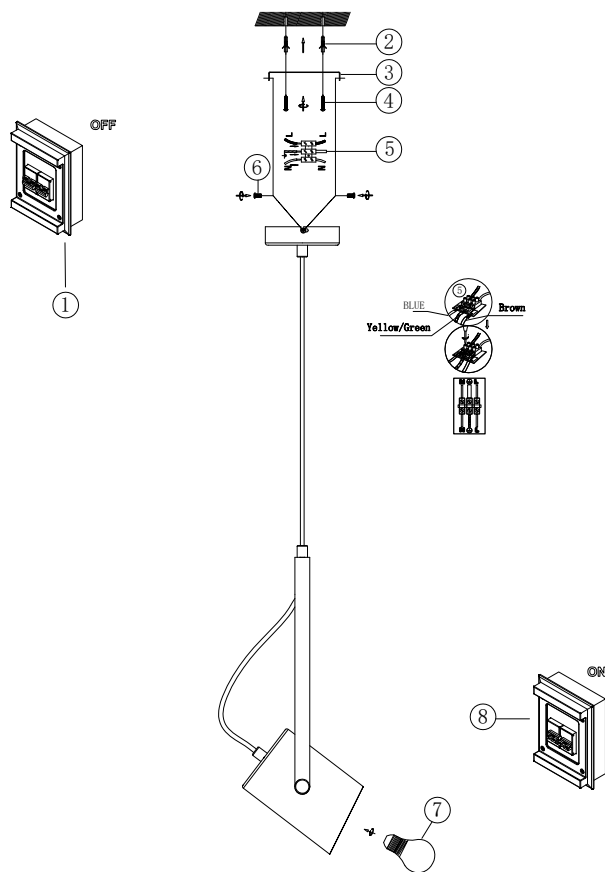

FREYA
TRADITION OF QUALITY

Instruction

FR4004PL-01WB

1 x E27 (25W)

Model: FR4004PL-01WB
Collection: Loft

Pendant Lamps