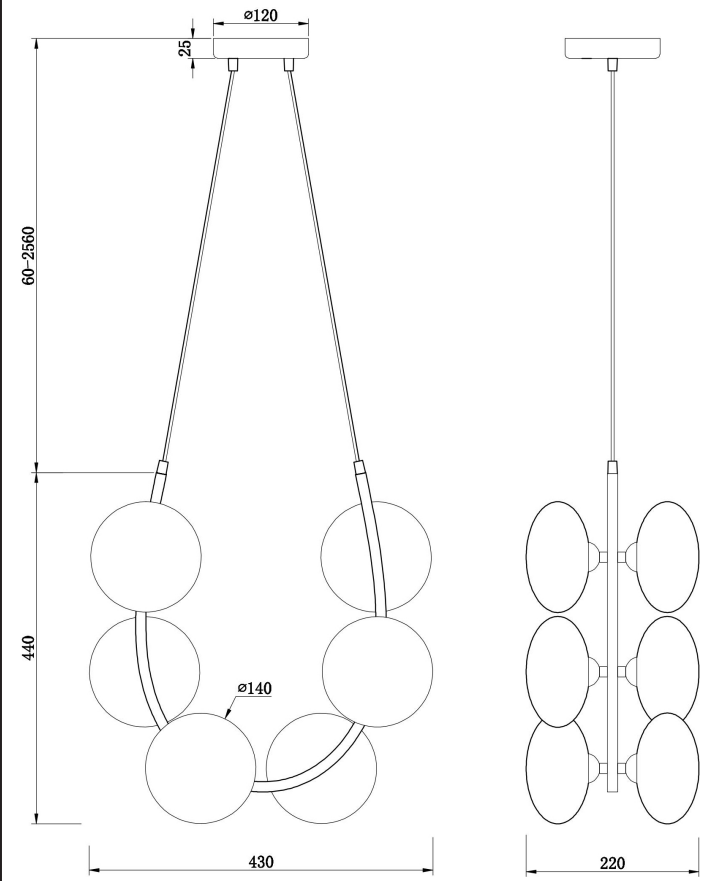

FREYA
TRADITION OF QUALITY

Instruction

FR4005PL-06B2

6xG9 25W

Model: FR4005PL-06B2
Collection: Loft

Pendant Lamps