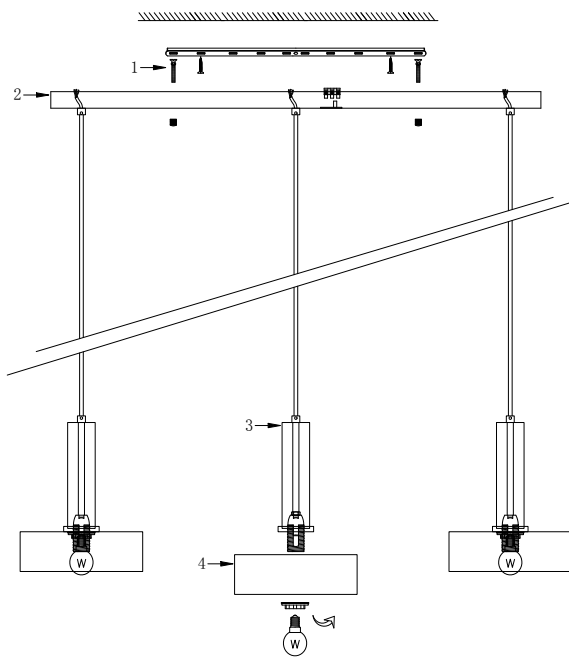

FREYA
TRADITION OF QUALITY

Instruction

FR4008PL-03BBS

3 x E27 (40W)

Model: FR4008PL-03BBS

Collection: Loft

Pendant Lamps