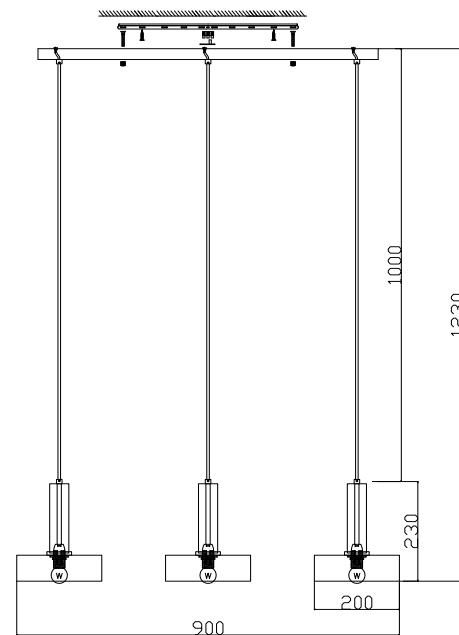

FREYA
TRADITION OF QUALITY

Instruction

FR4008PL-03BBS

3 x E27 (40W)

Model: FR4008PL-03BBS

Collection: Loft

Pendant Lamps