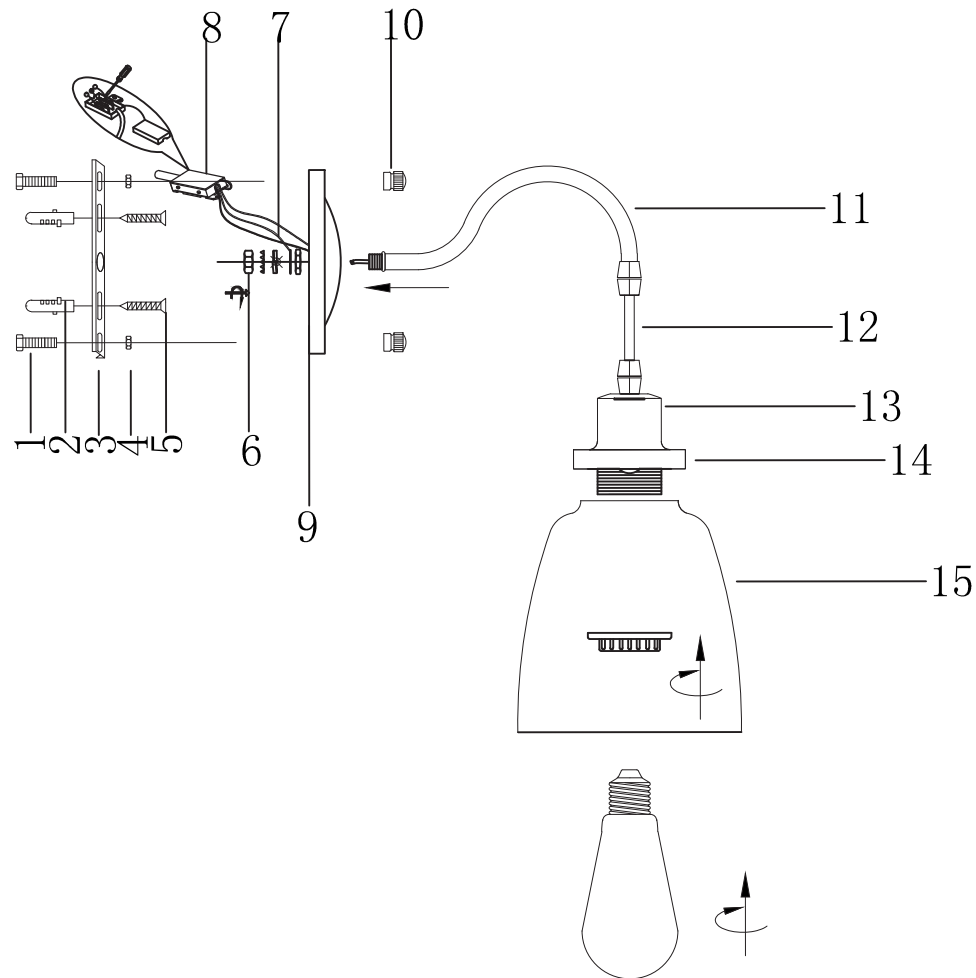

FREYA
TRADITION OF QUALITY

INSTRUCTION

MODEL: FR4167-WL-01-BL
SCONCE

 1 X E27 (60W)

FREYA-LIGHT.COM