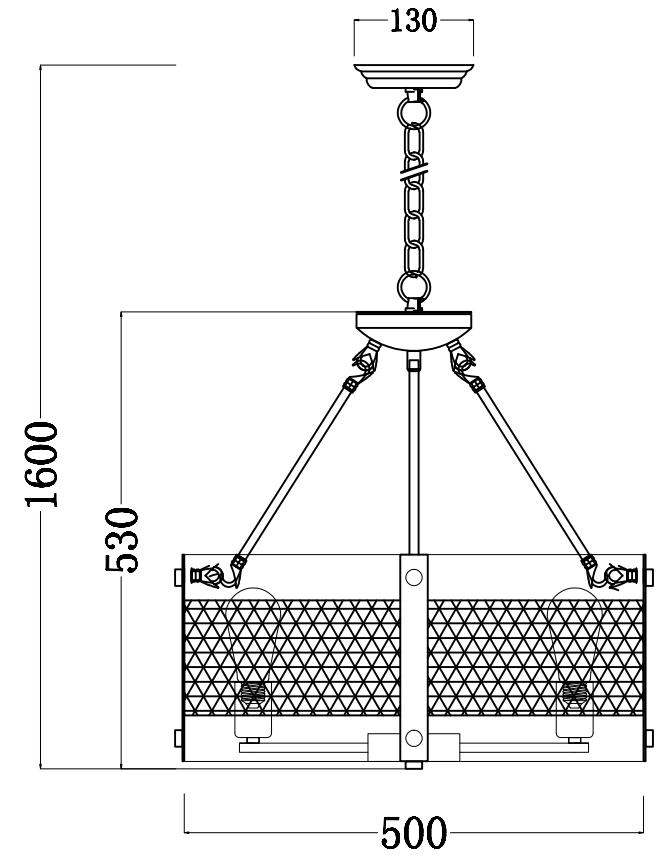

FREYA
TRADITION OF QUALITY

INSTRUCTION

MODEL: FR4561-PL-05-B
CHANDELIER

5 X E27 (60W)

FREYA-LIGHT.COM