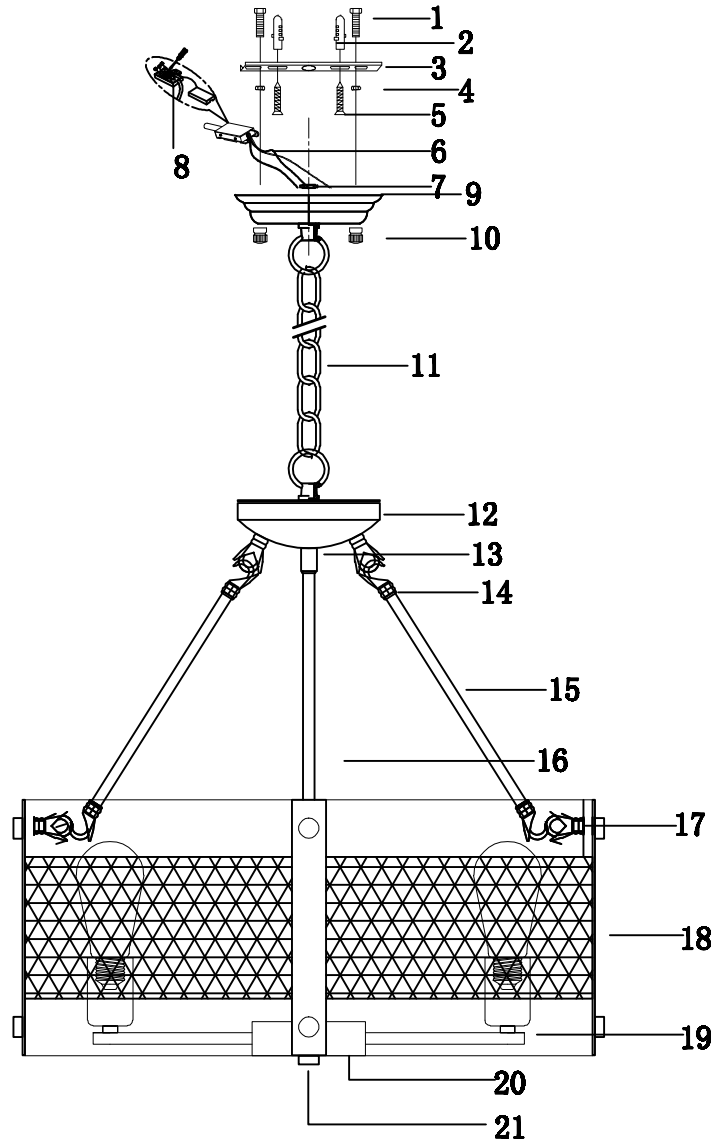

FREYA
TRADITION OF QUALITY

INSTRUCTION

MODEL: FR4561-PL-05-B
CHANDELIER

5 X E27 (60W)

FREYA-LIGHT.COM