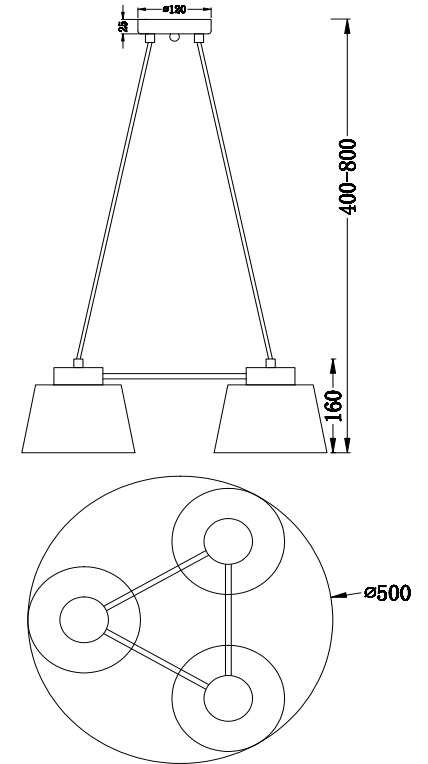

FREYA
TRADITION OF QUALITY

Instruction

FR5004PL-03CH

3 x E27 (60W)

Model: FR5004PL-03CH
Series: Barbara

Ceiling Lamps