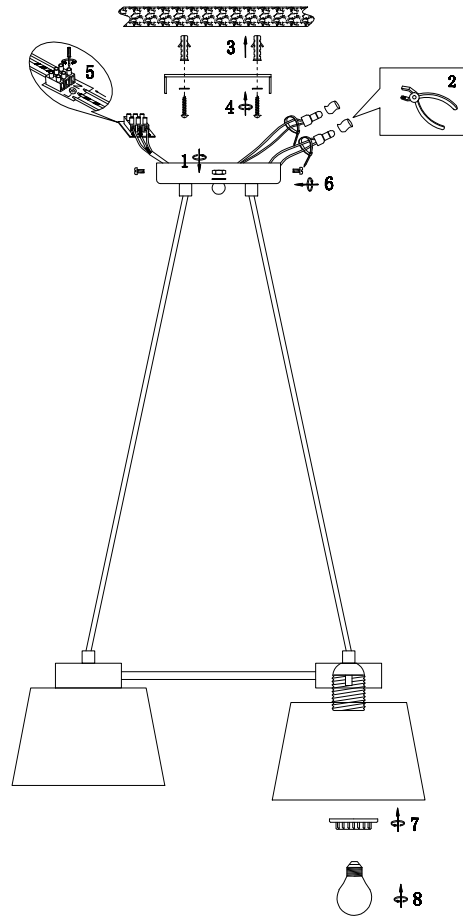

FREYA
TRADITION OF QUALITY

Instruction

FR5004PL-03CH

3 x E27 (60W)

Model: FR5004PL-03CH
Series: Barbara

Ceiling Lamps