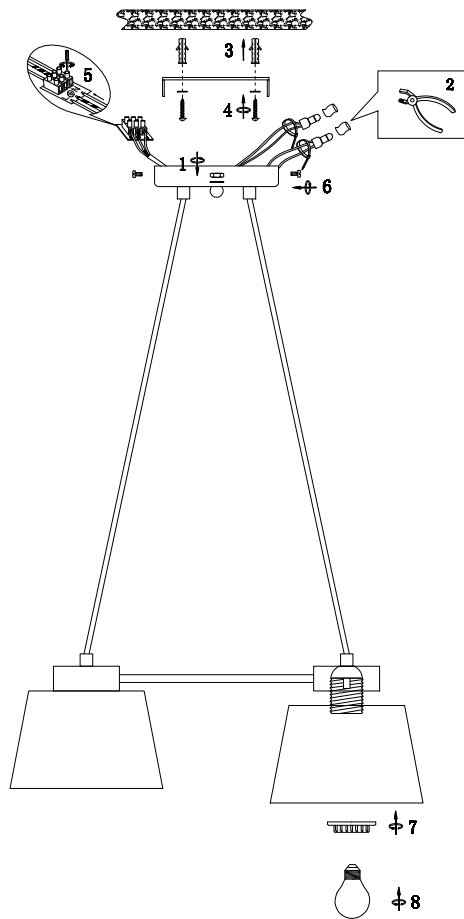

Instruction

FR5004PL-05CH

5 x E27 (60W)

Model: FR5004PL-05CH
Series: Barbara

Ceiling Lamps