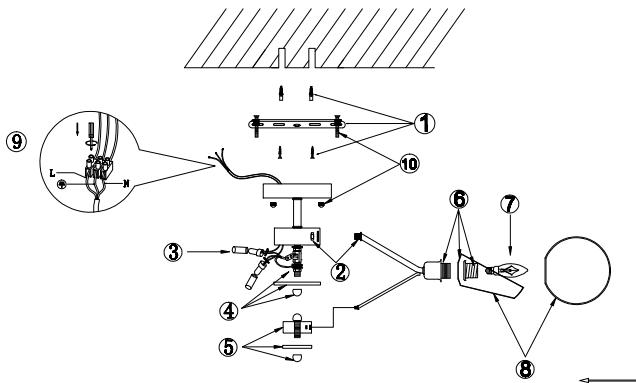

FREYA
TRADITION OF QUALITY

Instruction

FR5009CL-05CH

5 x E14 (60W)

Model: FR5009CL-05CH

Series: Silvia

Ceiling Lamps