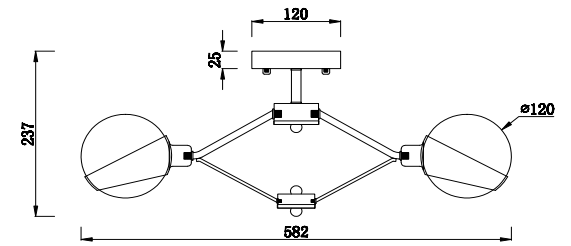

FREYA
TRADITION OF QUALITY

Instruction

FR5009CL-05CH

5 x E14 (60W)

Model: FR5009CL-05CH

Series: Silvia

Ceiling Lamps