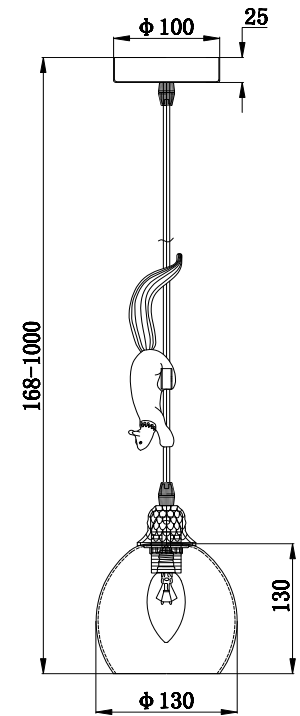

# Instruction

FR5010PL-01W

1 x E14 (60W)

Model: FR5010PL-01W  
Series: Squirrel

Ceiling Lamps