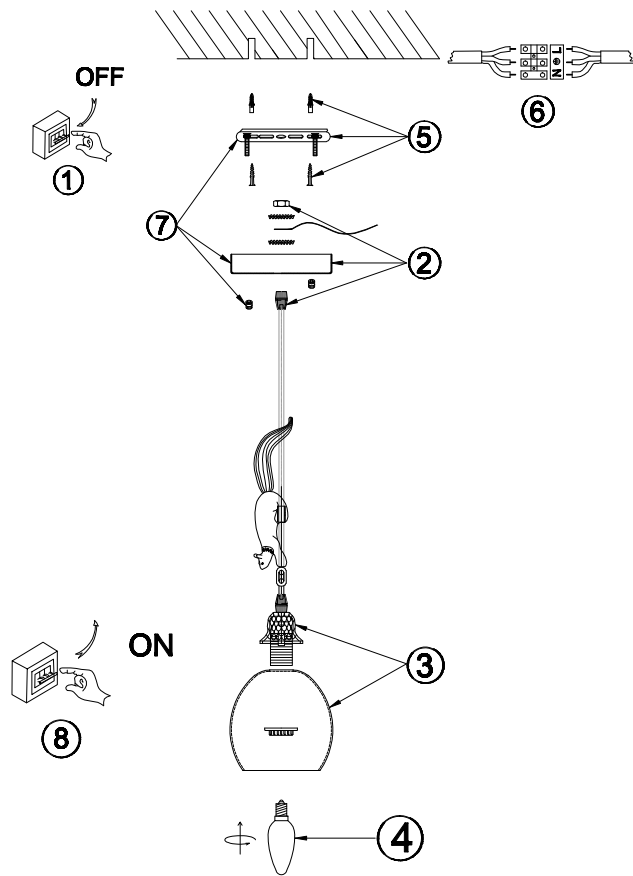

# Instruction

FR5010PL-01W

1 x E14 (60W)

Model: FR5010PL-01W  
Series: Squirrel

Ceiling Lamps