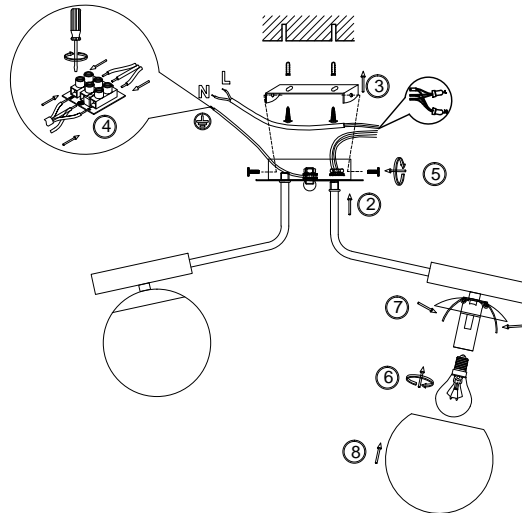

# Instruction

FR5011CL-03B

OFF

ON

3 x E14 (40W)

Model: FR5011CL-03B  
Series: Paolina

Ceiling Lamps