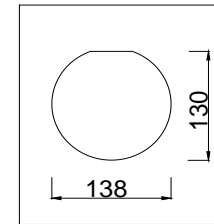

# Instruction

FR5011CL-03B

OFF

ON

3 x E14 (40W)

Model: FR5011CL-03B  
Series: Paolina

Ceiling Lamps