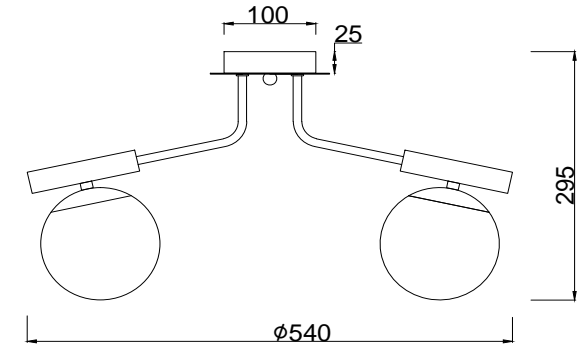

# Instruction

FR5011CL-03B

OFF

ON

3 x E14 (40W)

Model: FR5011CL-03B  
Series: Paolina

Ceiling Lamps