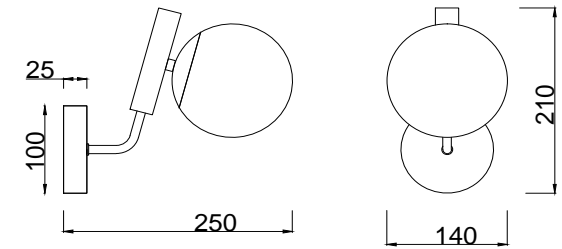

FREYA
TRADITION OF QUALITY

Instruction

FR5011WL-01B

1 x E14 (40W)

Model: FR5011WL-01B

Series: Paolina

Wall Lamps