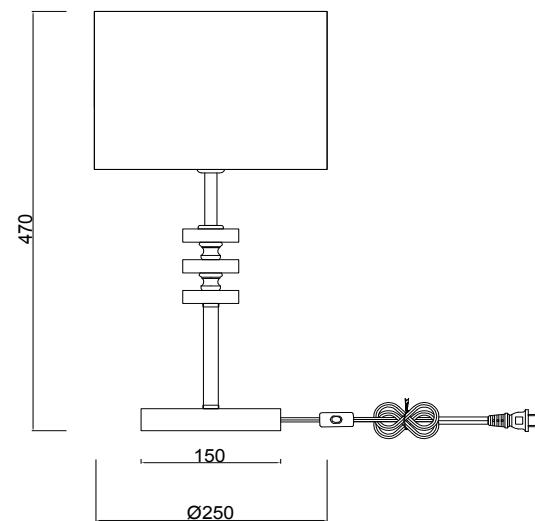

# Instruction

FR5015TL-01G

1 x E14 (40W)

Model: FR5015TL-01G

Series: Tiana

Table Lamps