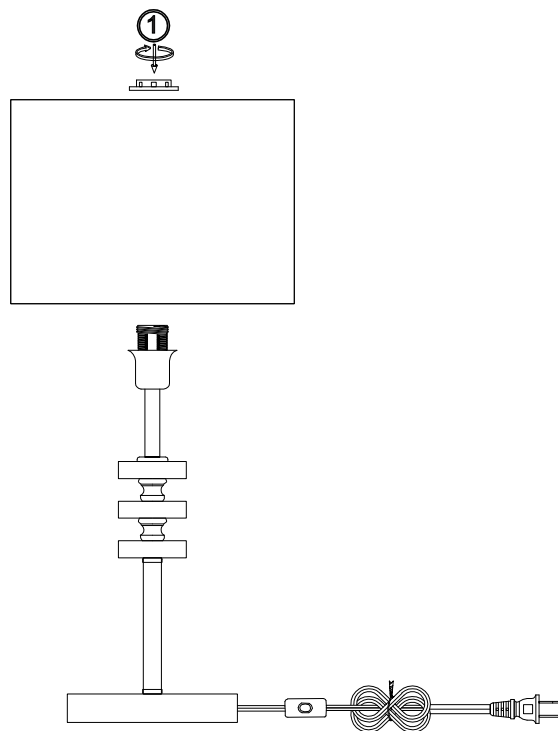

# Instruction

FR5015TL-01G

1 x E14 (40W)

Model: FR5015TL-01G

Series: Tiana

Table Lamps