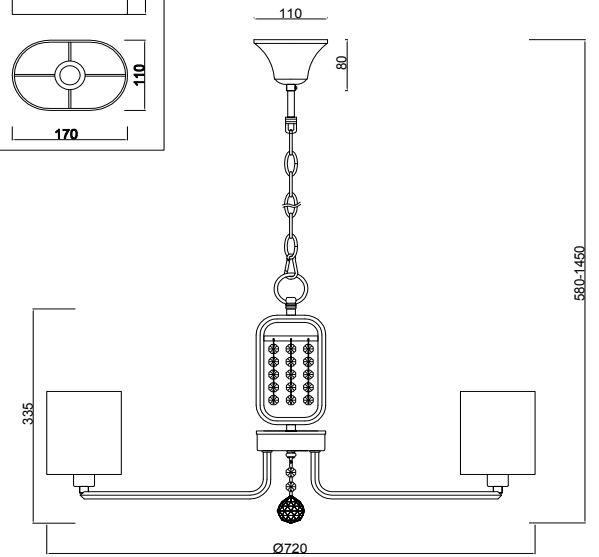

FREYA
TRADITION OF QUALITY

Instruction

FR5016PL-08CH

8 x E14 (40W)

Model: FR5016PL-08CH

Series: Elin

Ceiling Lamps