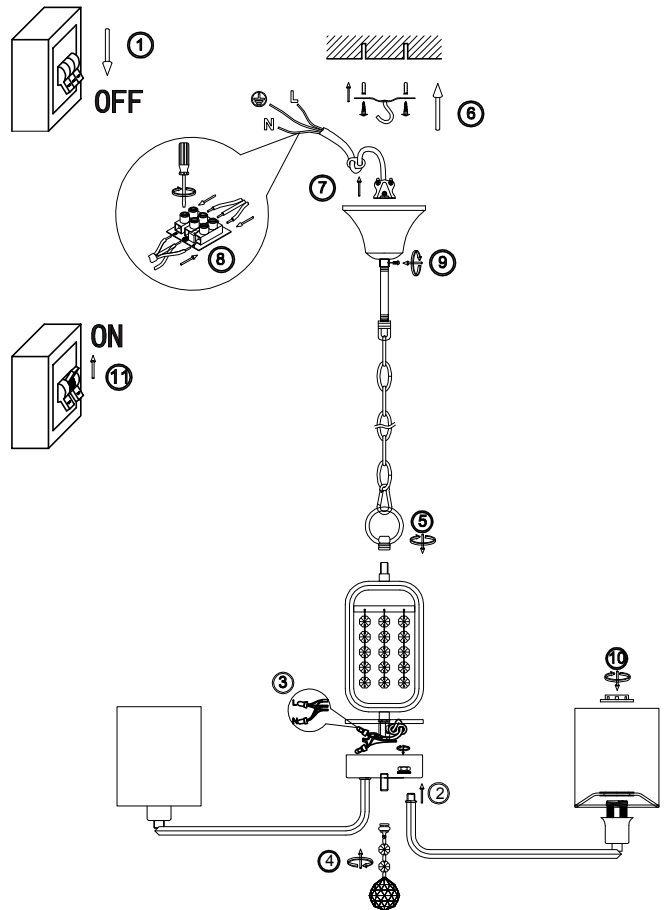

FREYA
TRADITION OF QUALITY

Instruction

FR5016PL-08CH

8 x E14 (40W)

Model: FR5016PL-08CH

Series: Elin

Ceiling Lamps