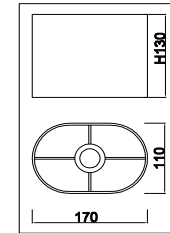

FREYA
TRADITION OF QUALITY

Instruction

FR5016PL-08CH

8 x E14 (40W)

Model: FR5016PL-08CH

Series: Elin

Ceiling Lamps