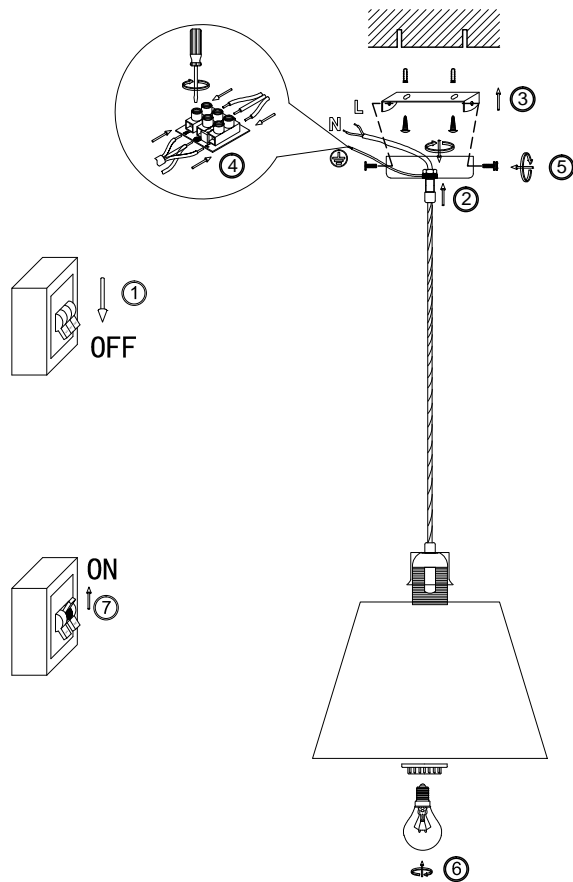

FREYA
TRADITION OF QUALITY

Instruction

FR5020PL-01CH

1 x E27 (60W)

Model: FR5020PL-01CH
Series: Clarissa

Ceiling Lamps