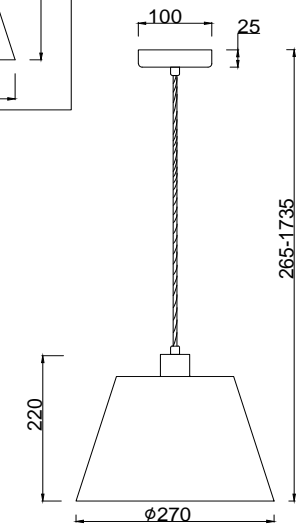

FREYA
TRADITION OF QUALITY

Instruction

FR5020PL-01CH

1 x E27 (60W)

Model: FR5020PL-01CH
Series: Clarissa

Ceiling Lamps