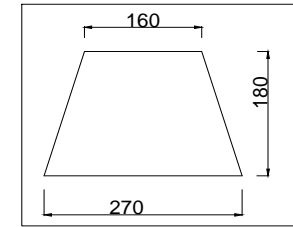

FREYA
TRADITION OF QUALITY

Instruction

FR5020PL-01CH

1 x E27 (60W)

Model: FR5020PL-01CH
Series: Clarissa

Ceiling Lamps