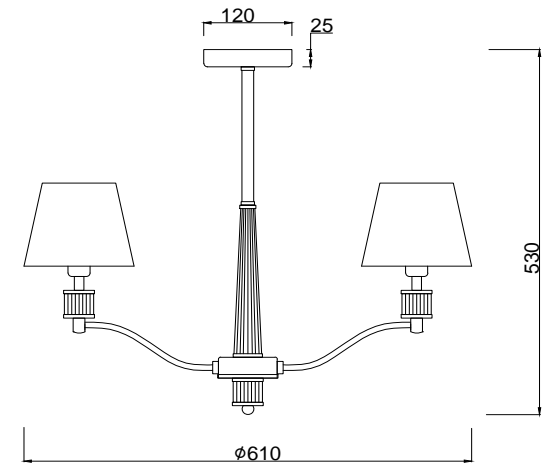

FREYA
TRADITION OF QUALITY

Instruction

FR5020PL-05CH

5 x E14 (40W)

Model: FR5020PL-05CH
Series: Clarissa

Ceiling Lamps