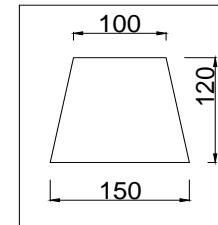

FREYA
TRADITION OF QUALITY

Instruction

FR5020WL-01CH

1 x E14 (40W)

Model: FR5020WL-01CH

Series: Clarissa

Wall Lamps