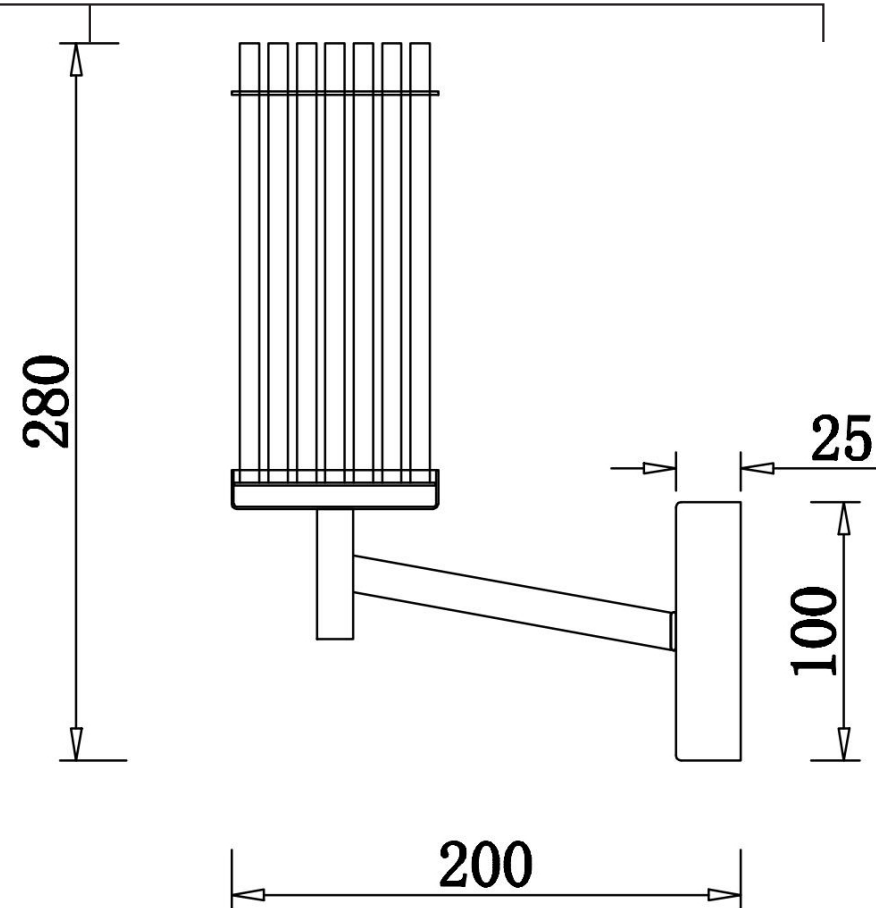

# Instruction

FR5036WL-01N

1xE14 60W

Model: FR5036WL-01N  
Collection: Modern

Wall Lamps