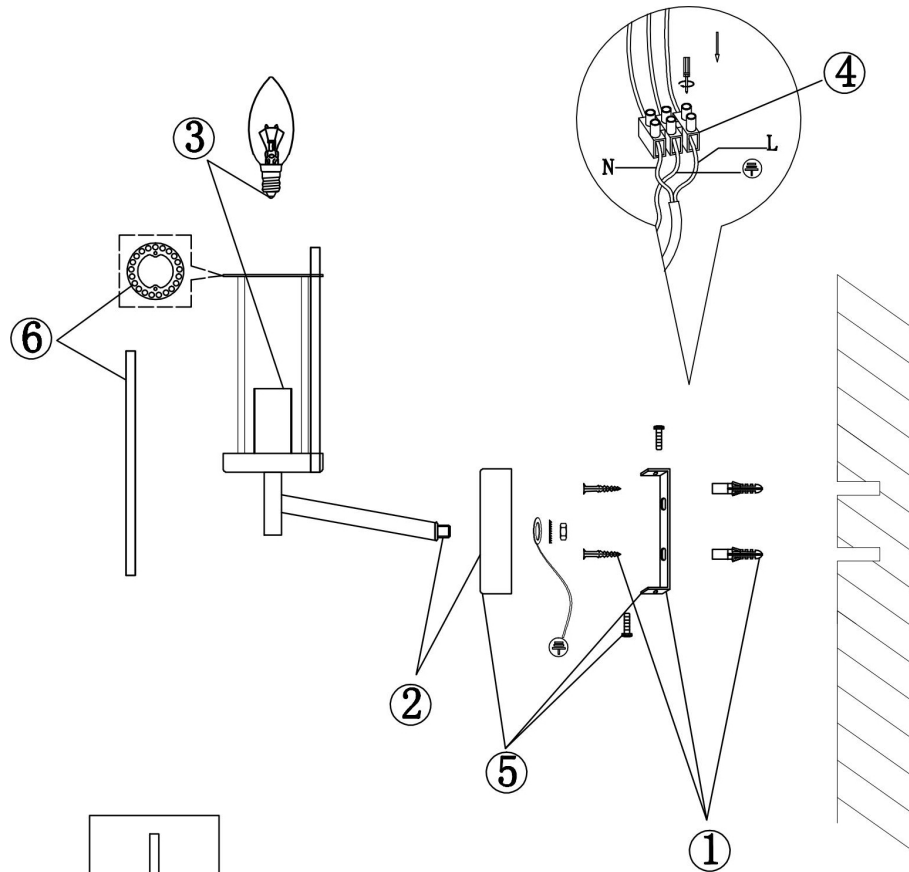

# Instruction

FR5036WL-01N

1xE14 60W

Model: FR5036WL-01N  
Collection: Modern

Wall Lamps