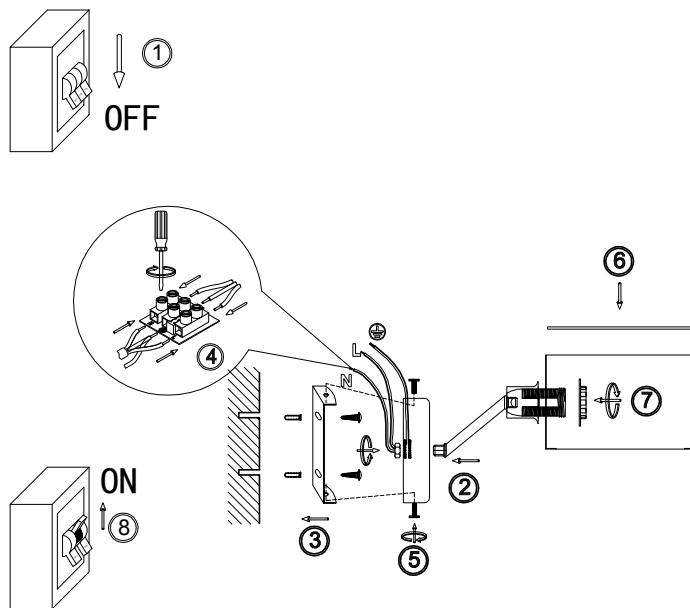

Instruction

FR5040WL-01CH

1 x E14 (40W)

Model: FR5040WL-01CH
Collection: Modern
Series: Brianne

Wall Lamps