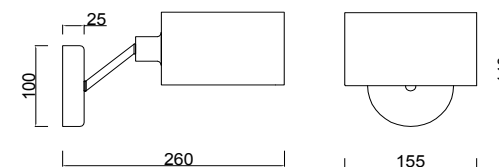

Instruction

FR5040WL-01CH

1 x E14 (40W)

Model: FR5040WL-01CH
Collection: Modern
Series: Brianne

Wall Lamps