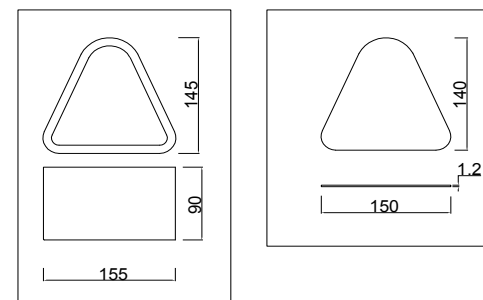

Instruction

FR5040WL-01CH

1 x E14 (40W)

Model: FR5040WL-01CH
Collection: Modern
Series: Brianne

Wall Lamps