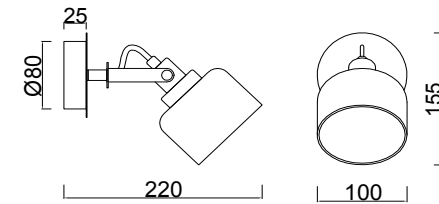

FREYA
TRADITION OF QUALITY

Instruction

FR5042CW-01B

1 x E14 (40W)

Model: FR5042CW-01B
Collection: Modern
Series: Evette

Wall Lamps