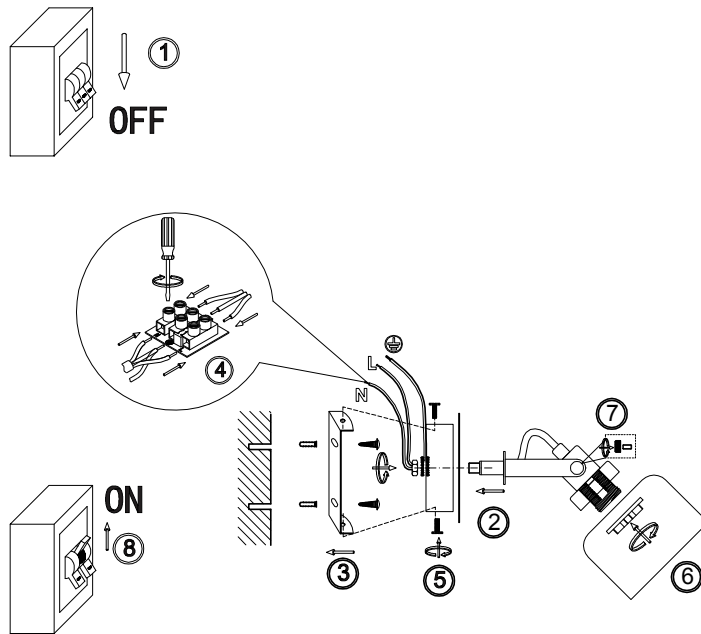

FREYA
TRADITION OF QUALITY

Instruction

FR5042CW-01B

1 x E14 (40W)

Model: FR5042CW-01B
Collection: Modern
Series: Evette

Wall Lamps