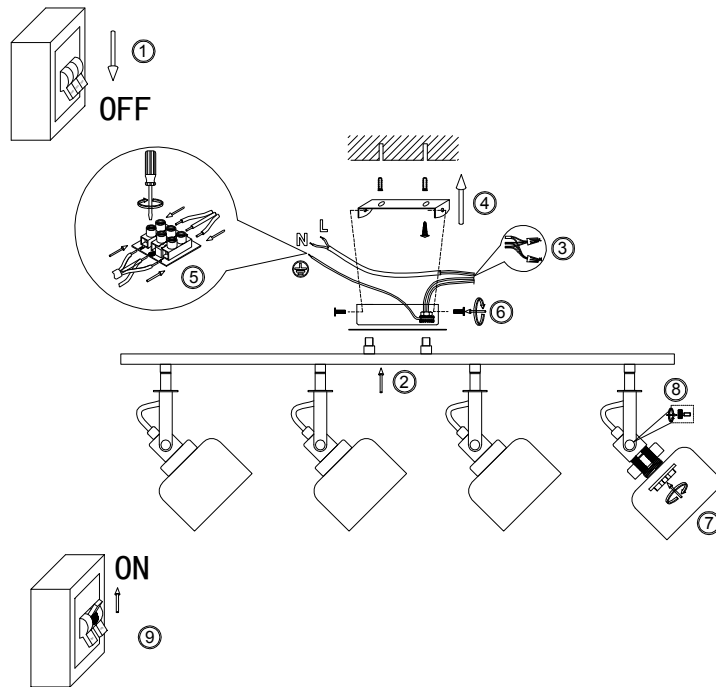

FREYA
TRADITION OF QUALITY

Instruction

FR5042CW-04B

4 x E14 (40W)

Model: FR5042CW-04B
Collection: Modern
Series: Evette

Wall Lamps