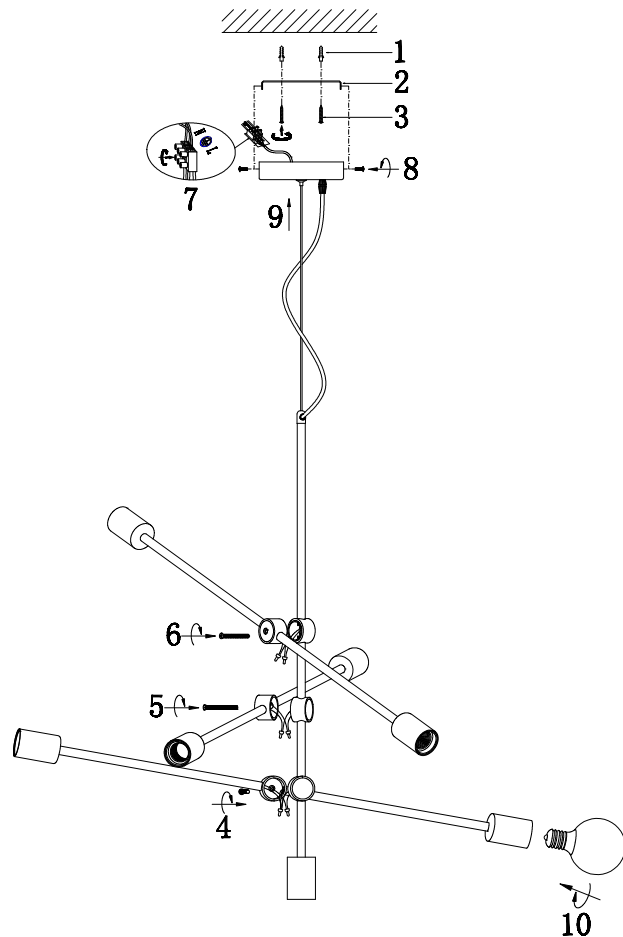

FREYA
TRADITION OF QUALITY

Instruction

FR5043PL-06BS

6 x E27 (60W)

Model: FR5043PL-06BS
Collection: Modern
Series: Octavia

Pendant Lamps