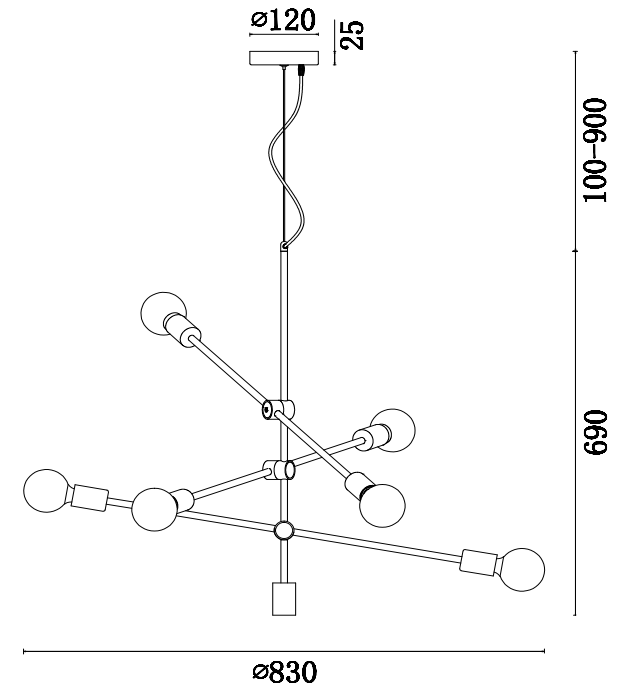

FREYA
TRADITION OF QUALITY

Instruction

FR5043PL-06BS

6 x E27 (60W)

Model: FR5043PL-06BS
Collection: Modern
Series: Octavia

Pendant Lamps