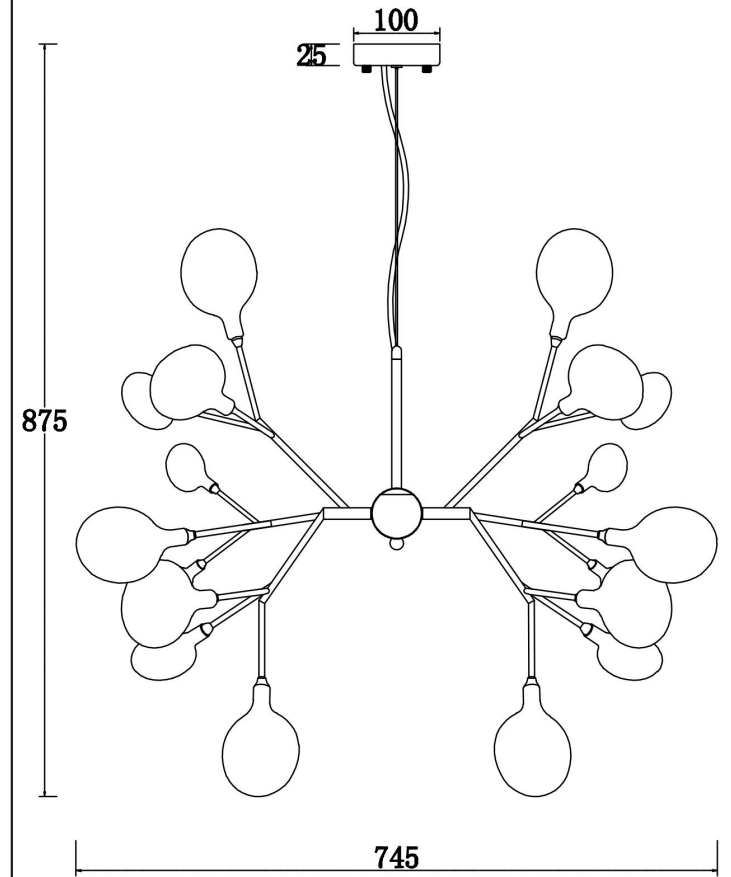

FREYA
TRADITION OF QUALITY

Instruction

FR5049PL-27B

27xG4 3W

Model: FR5049PL-27B

Collection: Modern

Pendant Lamps