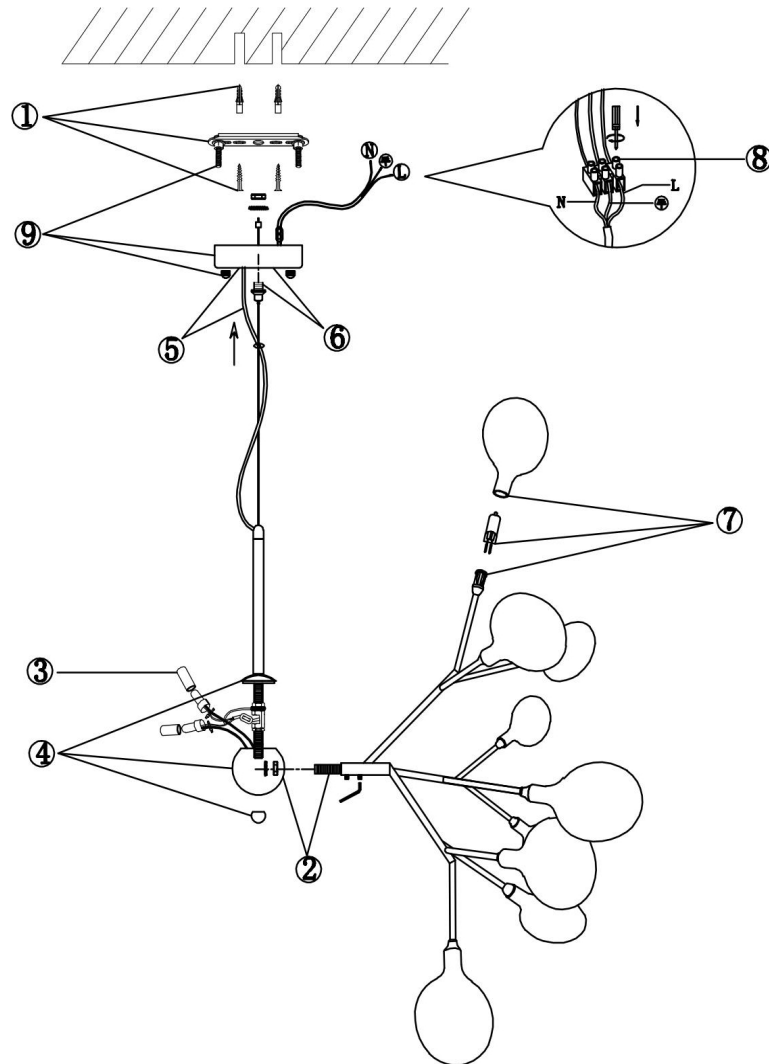

FREYA
TRADITION OF QUALITY

Instruction

FR5049PL-27B

27xG4 3W

Model: FR5049PL-27B

Collection: Modern

Pendant Lamps