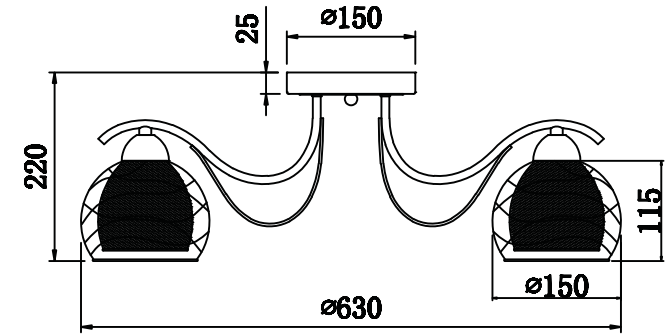

FREYA
TRADITION OF QUALITY

INSTRUCTION

MODEL: FR5052-CL-06-W

6 x E27 (60W)

FREYA-LIGHT.COM