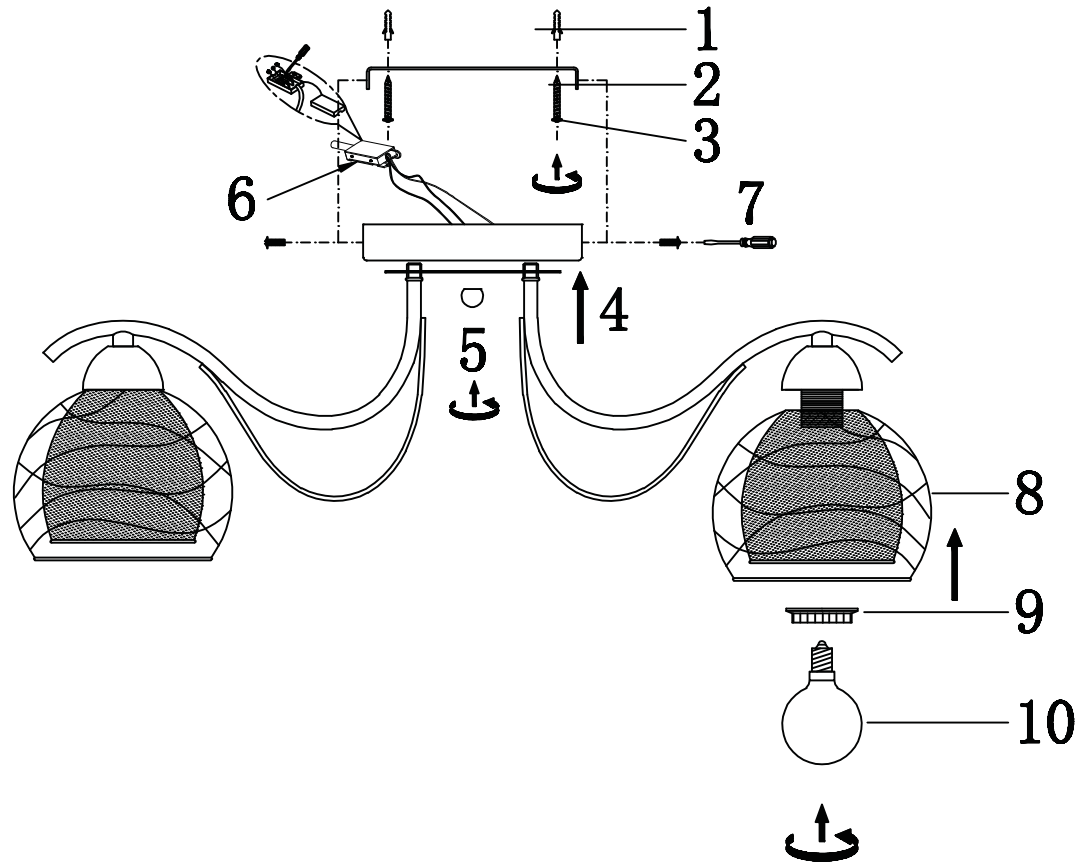

FREYA
TRADITION OF QUALITY

INSTRUCTION

MODEL: FR5052-CL-06-W

6 x E27 (60W)

FREYA-LIGHT.COM