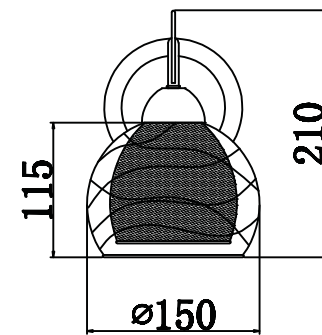

# INSTRUCTION

MODEL: FR5052-WL-01-W

1 x E27 (60W)

FREYA-LIGHT.COM