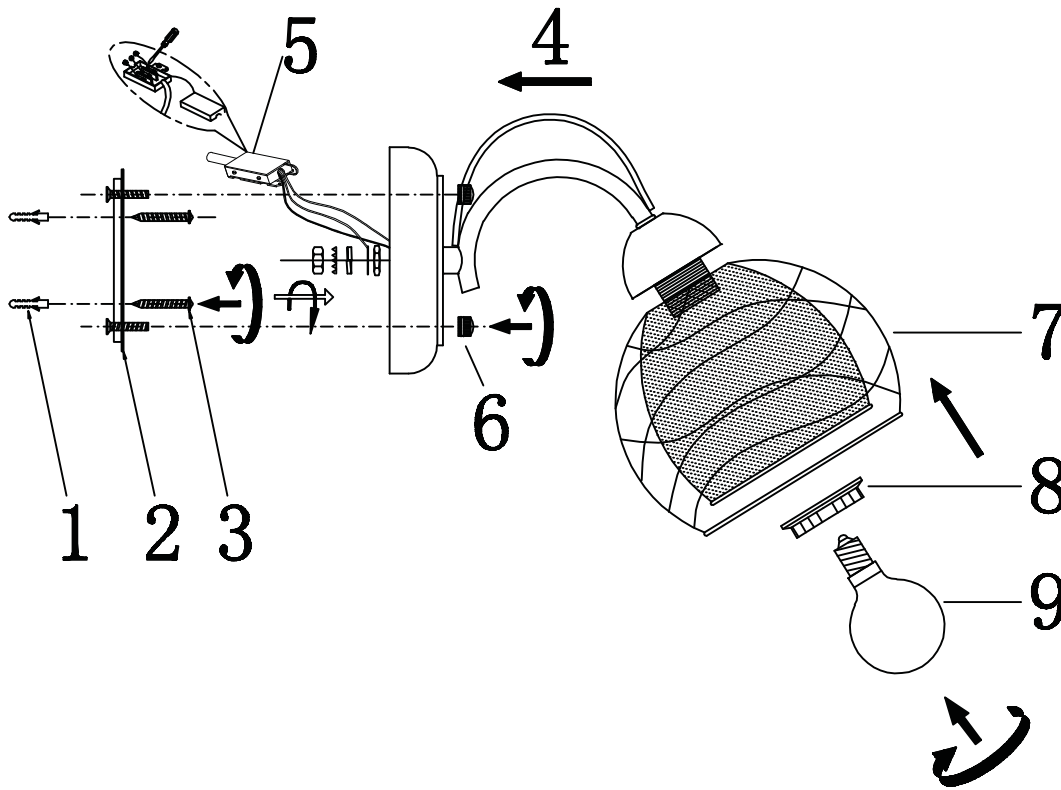

# INSTRUCTION

MODEL: FR5052-WL-01-W

1 x E27 (60W)

FREYA-LIGHT.COM