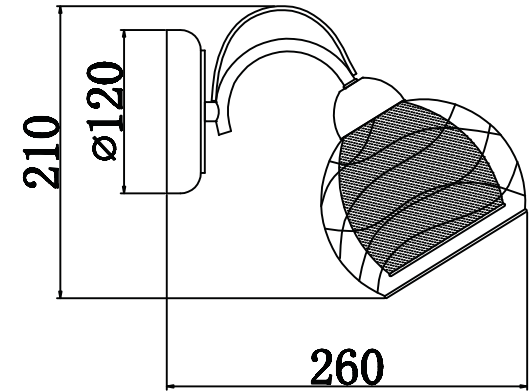

# INSTRUCTION

MODEL: FR5052-WL-01-W

1 x E27 (60W)

FREYA-LIGHT.COM