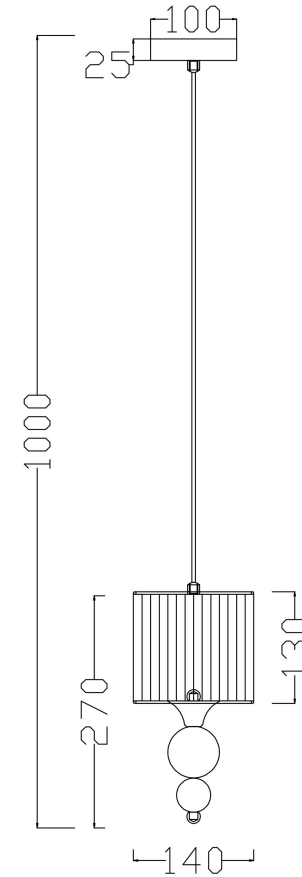

FREYA
TRADITION OF QUALITY

Instruction

FR5093PL-01CH

1xE27 40W

Model: FR5093PL-01CH

Collection: Modern

Pendant Lamps