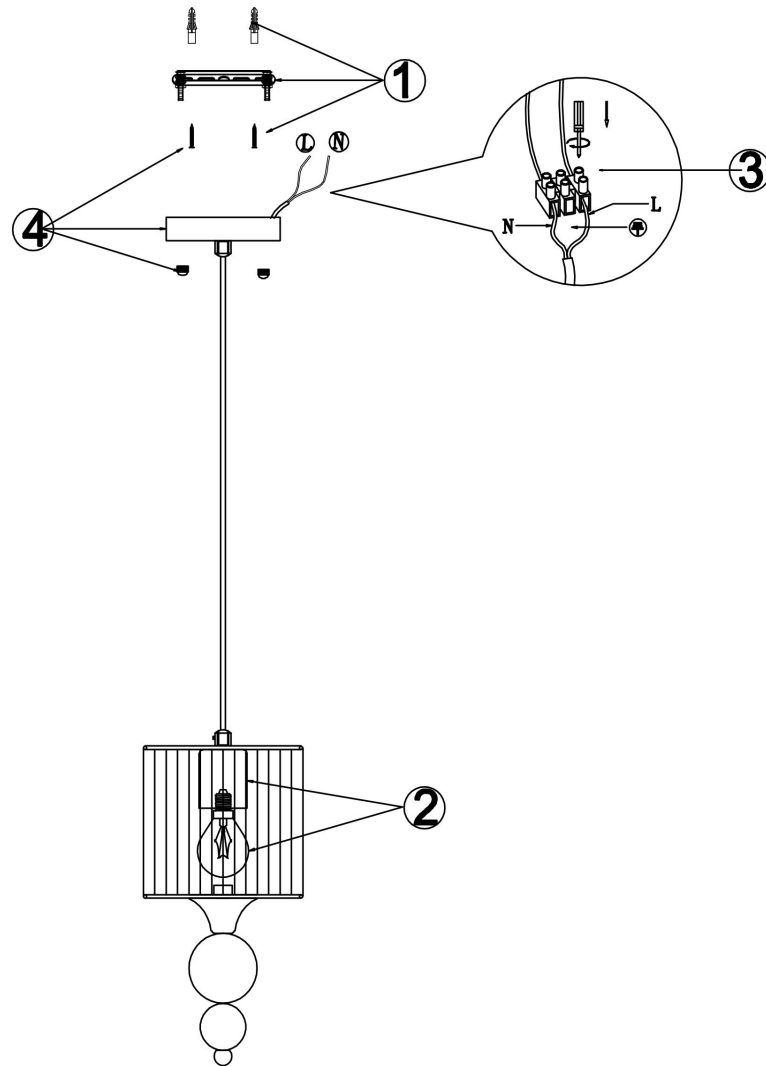

FREYA
TRADITION OF QUALITY

Instruction

FR5093PL-01CH

1xE27 40W

Model: FR5093PL-01CH

Collection: Modern

Pendant Lamps