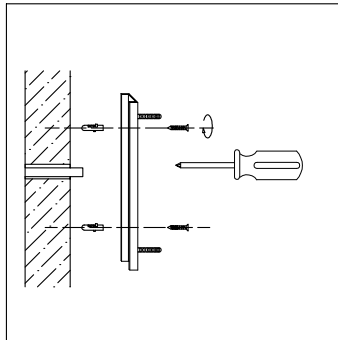

FREYA
TRADITION OF QUALITY

Instruction

FR5094WL-01G

1 x E14 (40W)

Model: FR5094WL-01G
Collection: Modern
Series: Isla

Wall Lamps