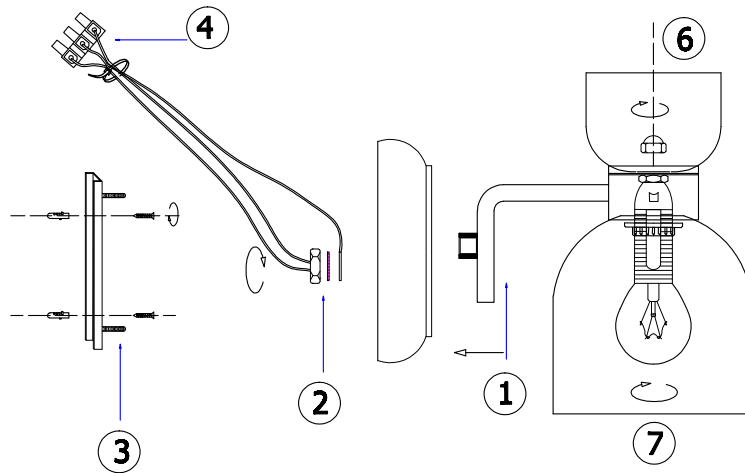

FREYA
TRADITION OF QUALITY

Instruction

FR5094WL-01G

1 x E14 (40W)

Model: FR5094WL-01G
Collection: Modern
Series: Isla

Wall Lamps