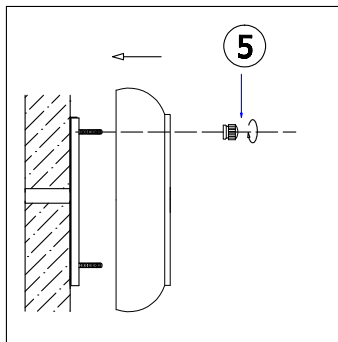

FREYA
TRADITION OF QUALITY

Instruction

FR5094WL-01G

1 x E14 (40W)

Model: FR5094WL-01G
Collection: Modern
Series: Isla

Wall Lamps