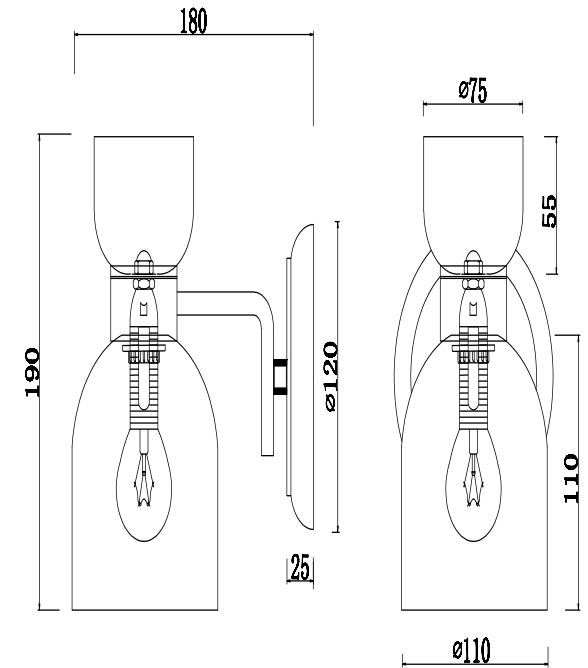

FREYA
TRADITION OF QUALITY

Instruction

FR5094WL-01G

1 x E14 (40W)

Model: FR5094WL-01G
Collection: Modern
Series: Isla

Wall Lamps