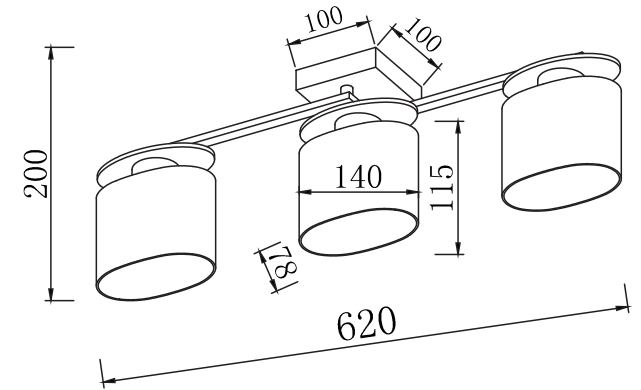

FREYA
TRADITION OF QUALITY

INSTRUCTION

MODEL: FR5101-CL-03-CN
CHANDELIER

3 X E14 (40W)

FREYA-LIGHT.COM