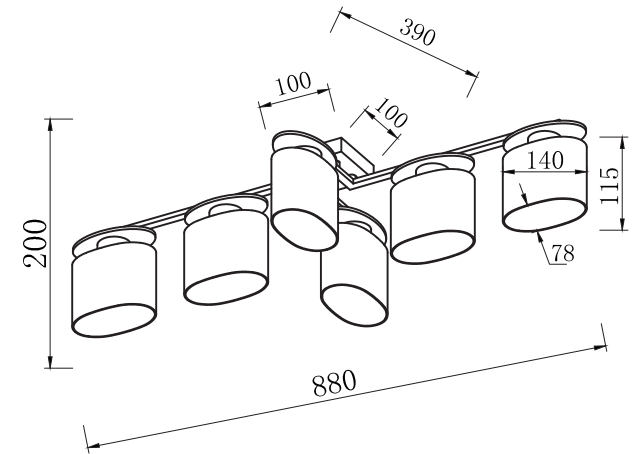

FREYA
TRADITION OF QUALITY

INSTRUCTION

MODEL: FR5101-CL-06-CN
CHANDELIER

6 X E14 (40W)

FREYA-LIGHT.COM