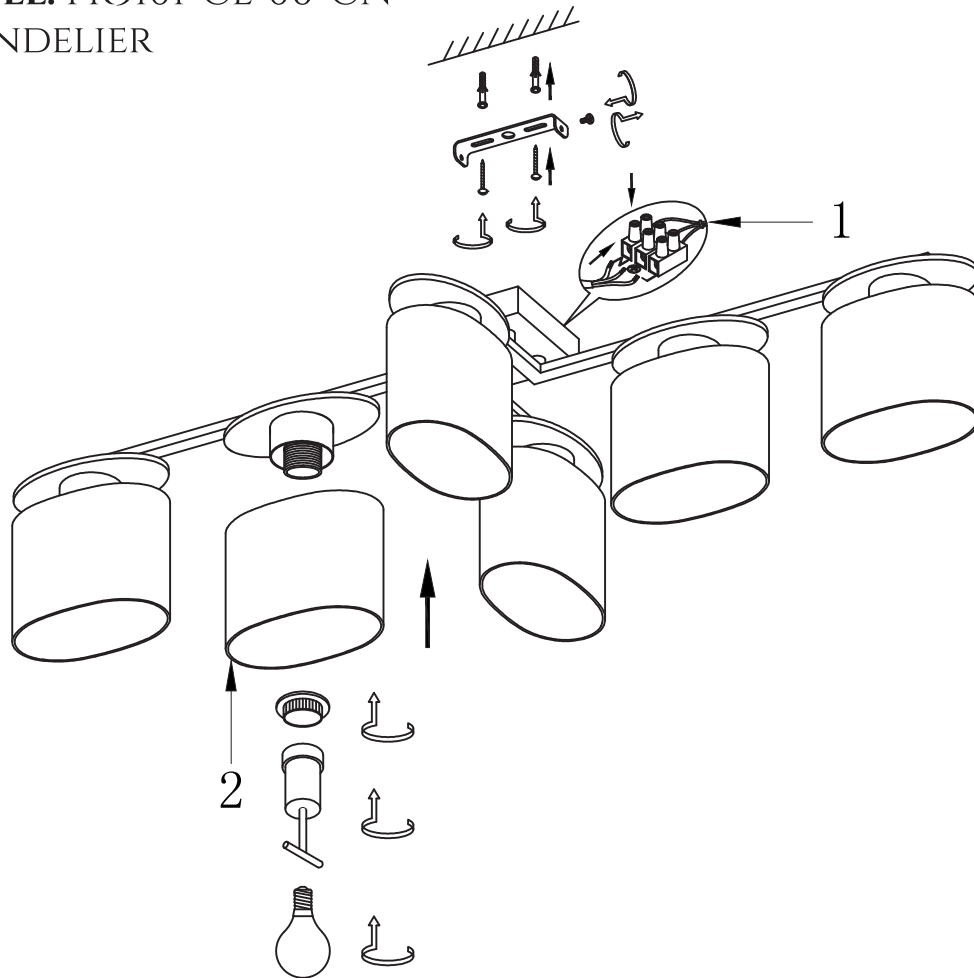

FREYA
TRADITION OF QUALITY

INSTRUCTION

MODEL: FR5101-CL-06-CN
CHANDELIER

6 X E14 (40W)

FREYA-LIGHT.COM