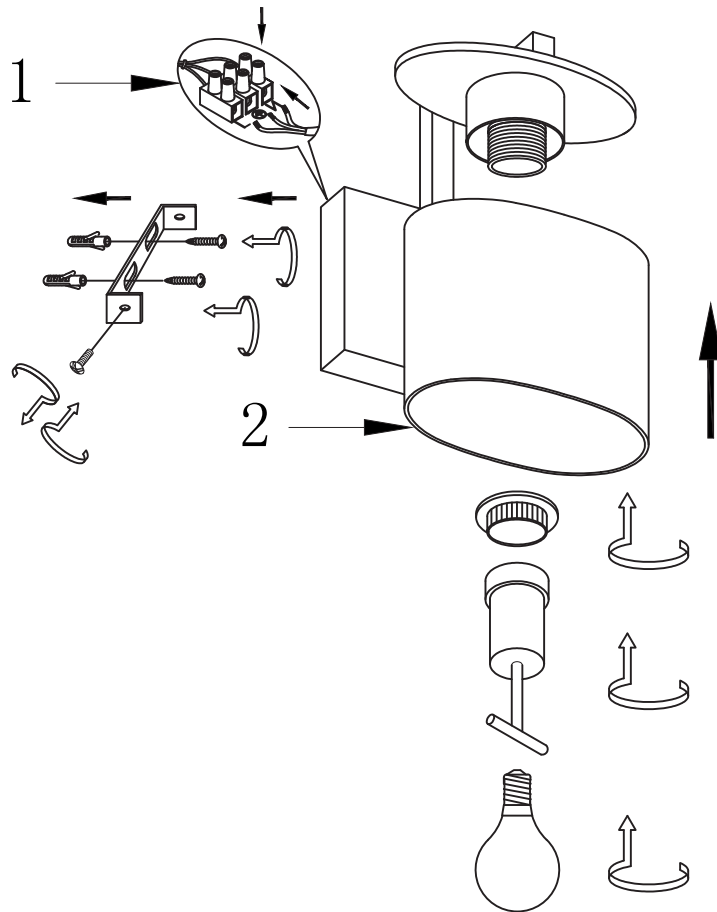

FREYA
TRADITION OF QUALITY

INSTRUCTION

MODEL: FR5101-WL-01-CN
SCONCE

1 X E14 (40W)

FREYA-LIGHT.COM