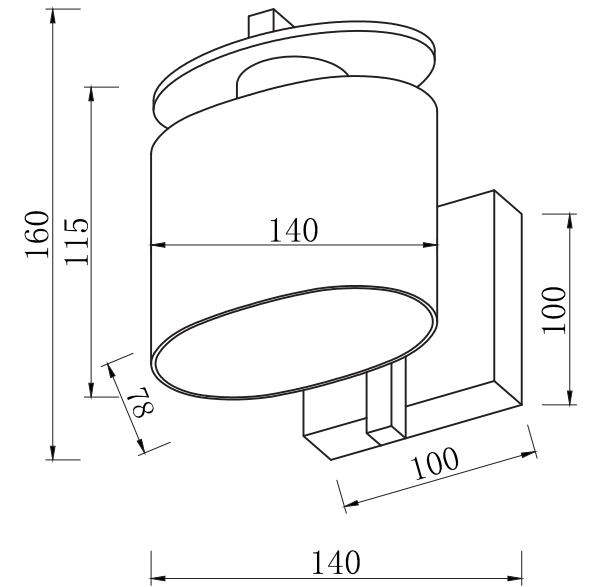

FREYA
TRADITION OF QUALITY

INSTRUCTION

MODEL: FR5101-WL-01-CN
SCONCE

1 X E14 (40W)

FREYA-LIGHT.COM