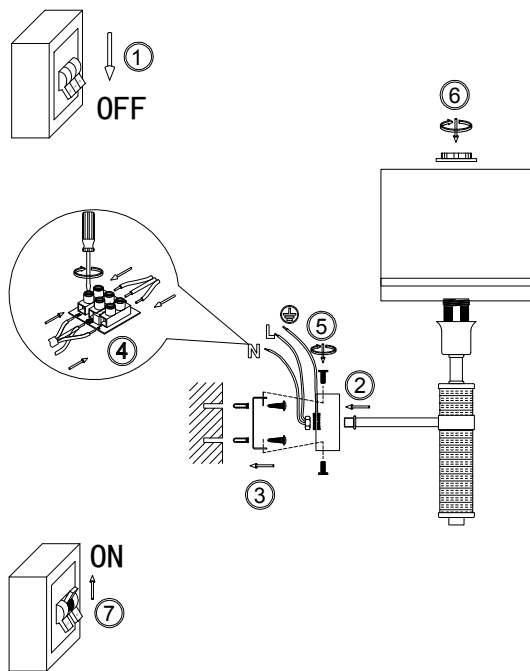

Instruction

FR5108WL-01N

1 x E14 (40W)

Model: FR5108WL-01N
Collection: Classic

Wall Lamps