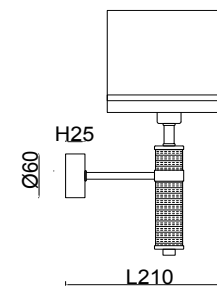

Instruction

FR5108WL-01N

1 x E14 (40W)

Model: FR5108WL-01N
Collection: Classic

Wall Lamps