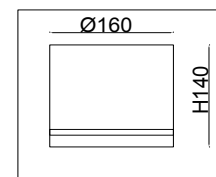

Instruction

FR5108WL-01N

1 x E14 (40W)

Model: FR5108WL-01N
Collection: Classic

Wall Lamps