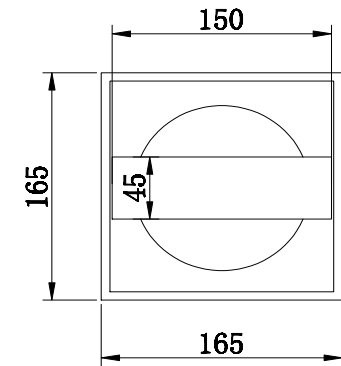

FREYA
TRADITION OF QUALITY

Instruction

FR5113CL-01G

1 x G9 (25W)

Model: FR5113CL-01G

Collection: Modern

Ceiling Lamps