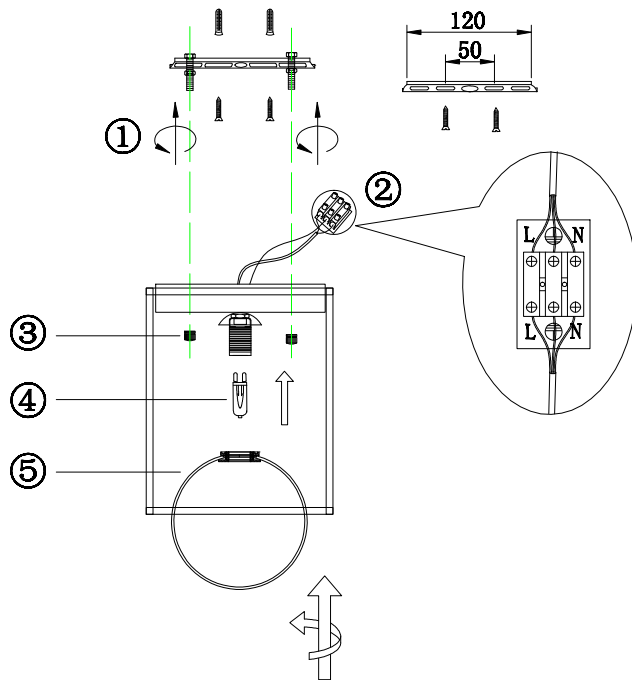

FREYA
TRADITION OF QUALITY

Instruction

FR5113CL-01G

1 x G9 (25W)

Model: FR5113CL-01G

Collection: Modern

Ceiling Lamps