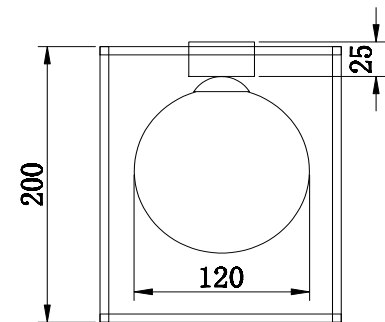

FREYA
TRADITION OF QUALITY

Instruction

FR5113CL-01G

1 x G9 (25W)

Model: FR5113CL-01G

Collection: Modern

Ceiling Lamps