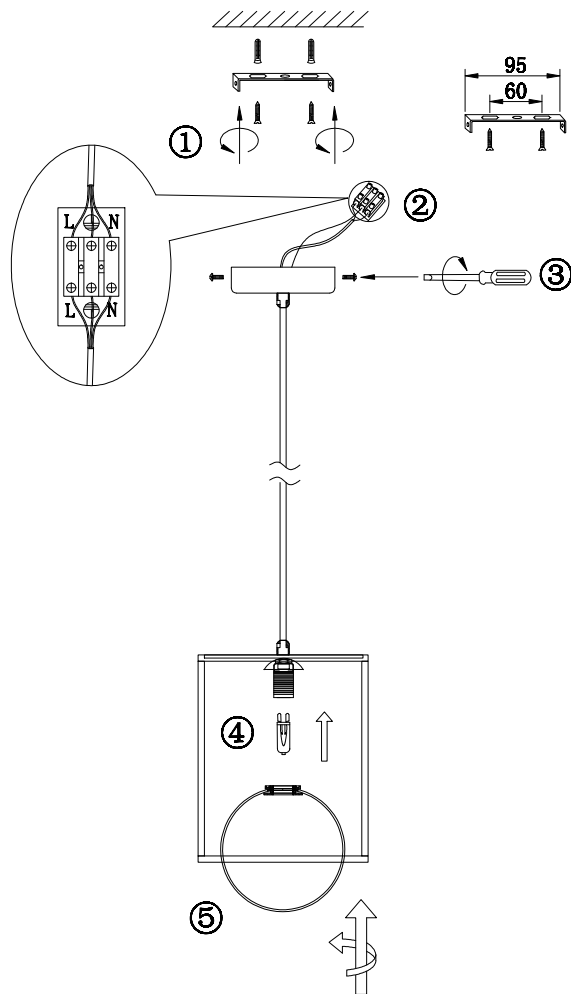

FREYA
TRADITION OF QUALITY

Instruction

FR5113PL-01G

1 x G9 (25W)

Model: FR5113PL-01G
Collection: Modern

Pendant Lamps