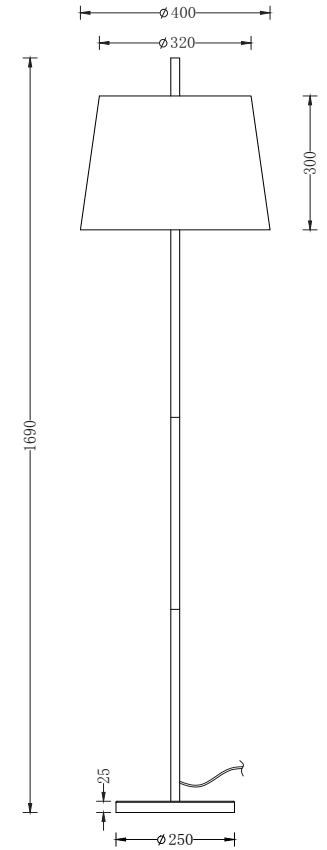

# Instruction

FR5118FL-01BS

1 x E27 (40W)

Model: FR5118FL-01BS  
Collection: Modern

Floor Lamps