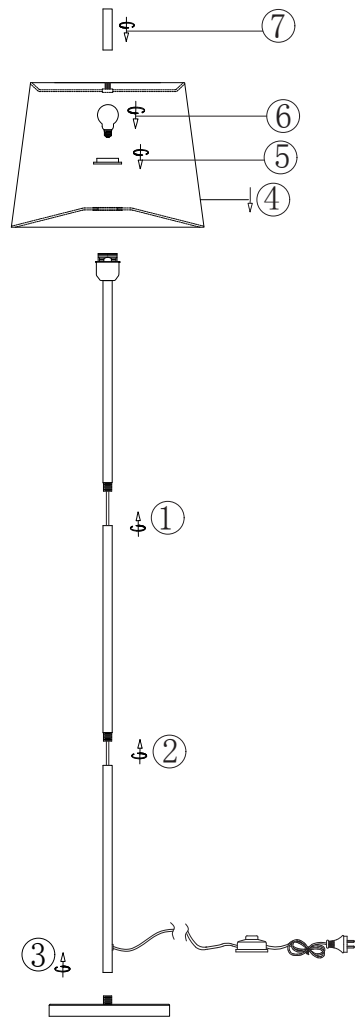

# Instruction

FR5118FL-01BS

1 x E27 (40W)

Model: FR5118FL-01BS  
Collection: Modern

Floor Lamps