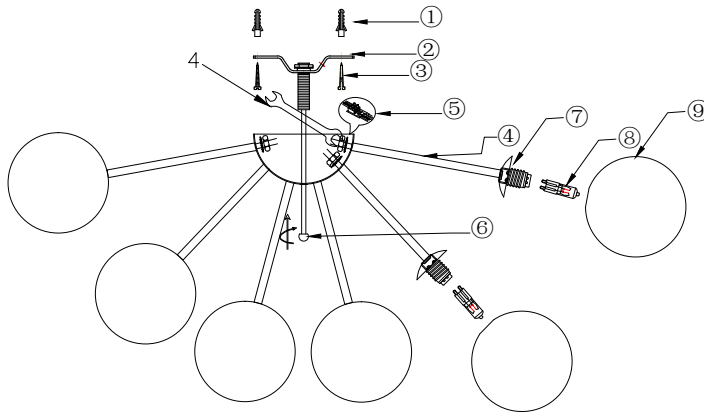

FREYA
TRADITION OF QUALITY

Instruction

FR5120CL-12G

12 x G9 (40W)

Model: FR5120CL-12G

Collection: Modern

Ceiling Lamps