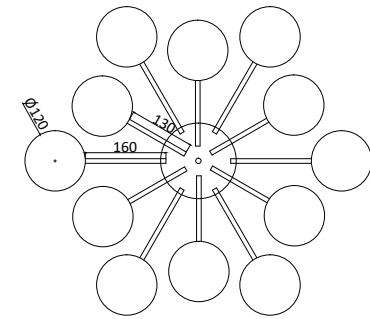

FREYA
TRADITION OF QUALITY

Instruction

FR5120CL-12G

12 x G9 (40W)

Model: FR5120CL-12G

Collection: Modern

Ceiling Lamps