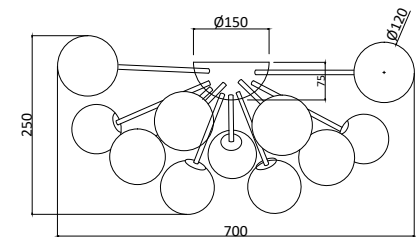

FREYA
TRADITION OF QUALITY

Instruction

FR5120CL-12G

12 x G9 (40W)

Model: FR5120CL-12G

Collection: Modern

Ceiling Lamps