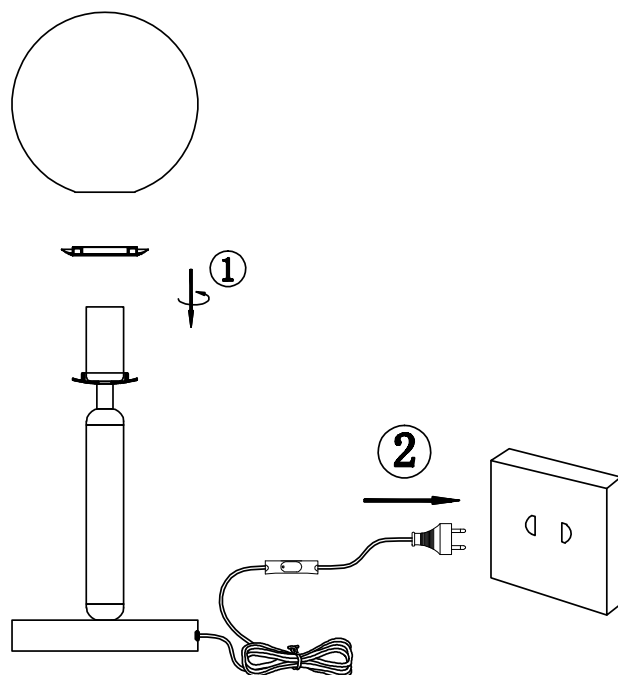

Instruction

FR5124TL-01BS

1 x E14 (40W)

Model: FR5124TL-01BS

Collection: Modern

Table Lamps