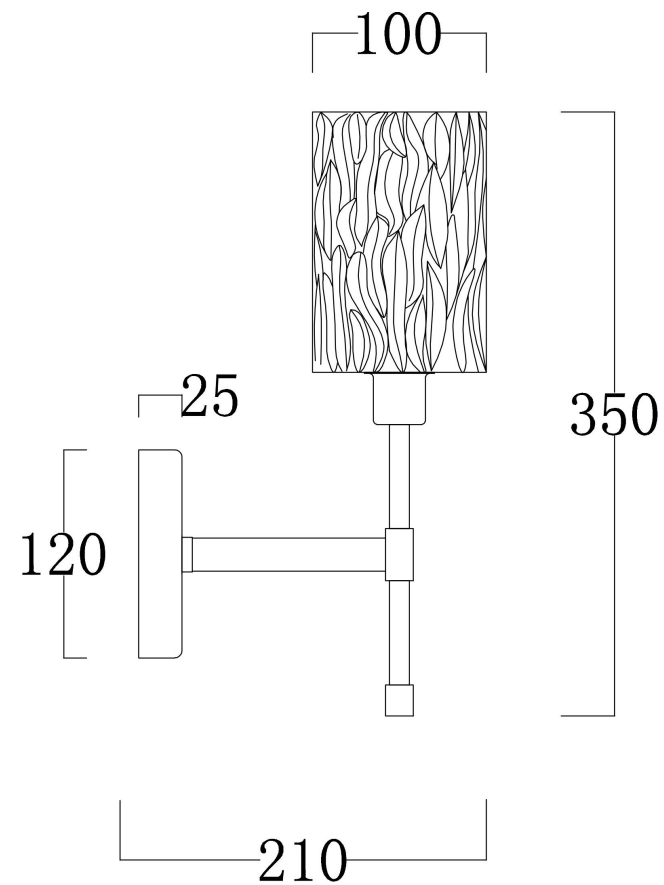

FREYA
TRADITION OF QUALITY

Instruction

FR5133WL-01CH

1xE14 60W

Model: FR5133WL-01CH

Collection: Crystal

Wall Lamps