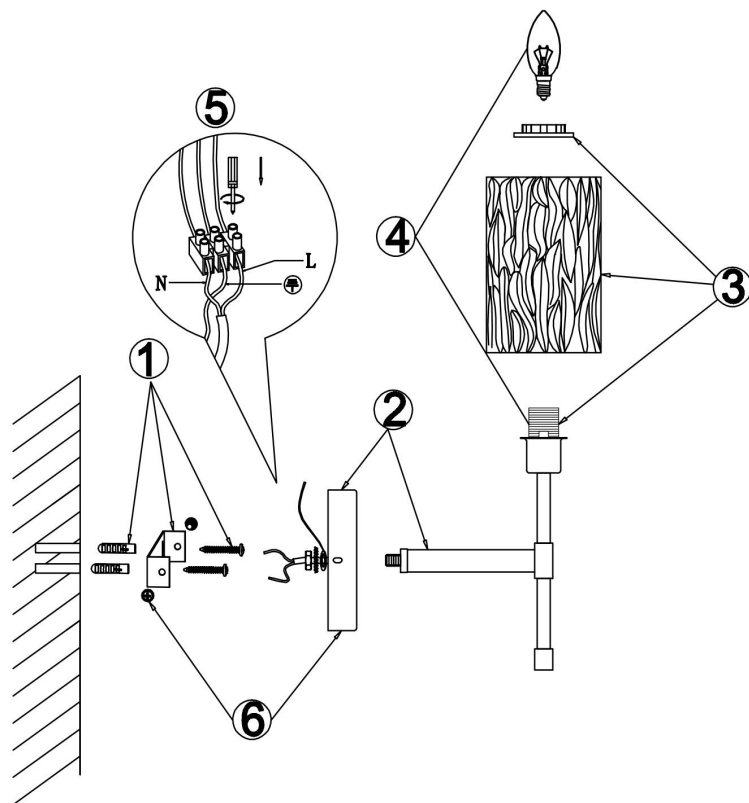

FREYA
TRADITION OF QUALITY

Instruction

FR5133WL-01CH

1xE14 60W

Model: FR5133WL-01CH

Collection: Crystal

Wall Lamps