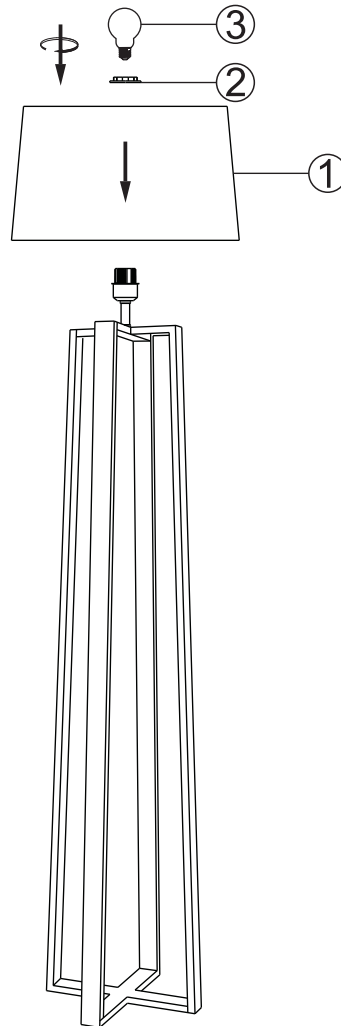

FREYA
TRADITION OF QUALITY

INSTRUCTION

MODEL: FR5134-FL-01-BG

1 X E27 (40W)

FREYA-LIGHT.COM