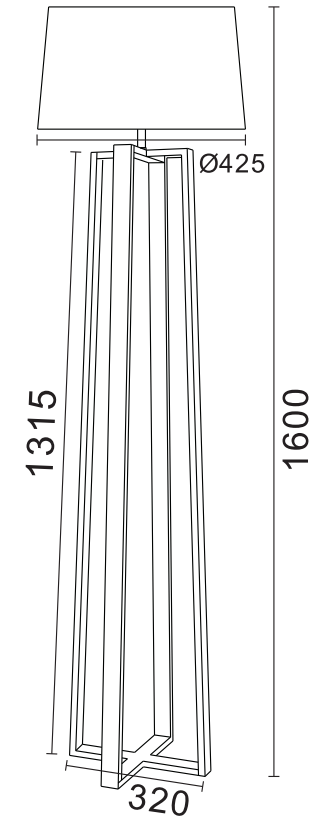

FREYA
TRADITION OF QUALITY

INSTRUCTION

MODEL: FR5134-FL-01-BG

1 X E27 (40W)

FREYA-LIGHT.COM