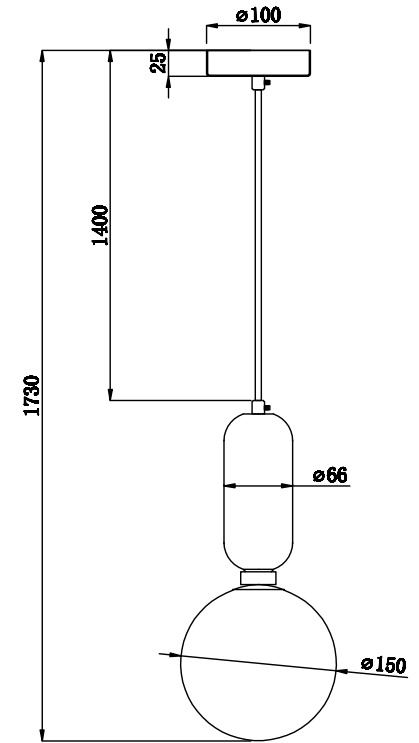

FREYA
TRADITION OF QUALITY

Instruction

FR5135PL-01BS

1 x E14 (40W)

Model: FR5135PL-01BS
Collection: Modern

Pendant Lamps