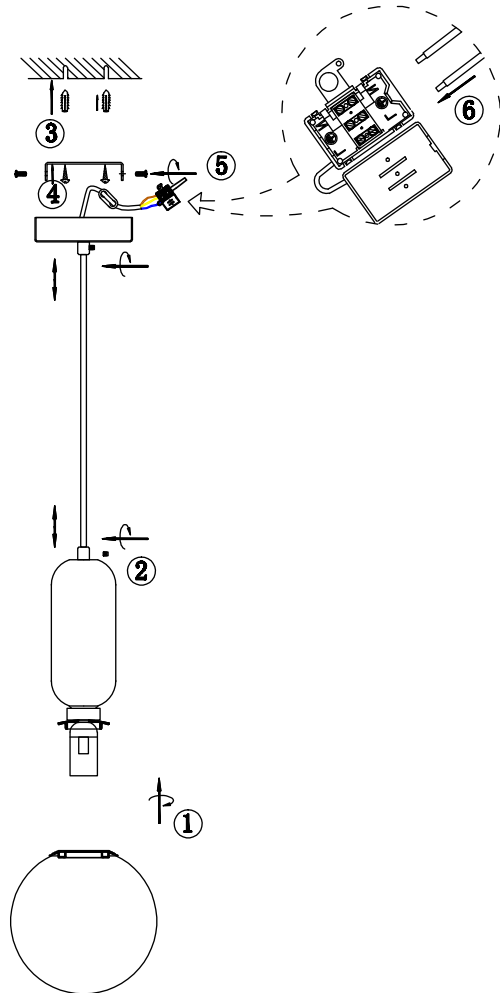

FREYA
TRADITION OF QUALITY

Instruction

FR5135PL-01BS

1 x E14 (40W)

Model: FR5135PL-01BS
Collection: Modern

Pendant Lamps