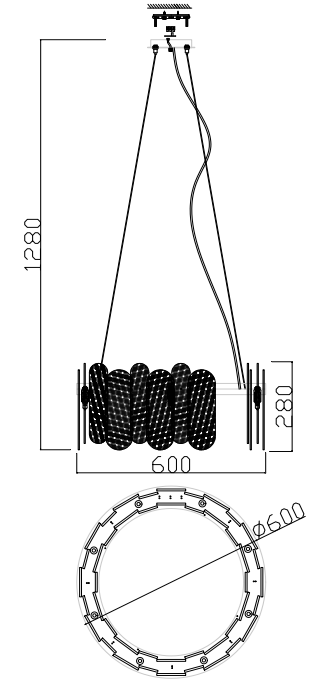

FREYA
TRADITION OF QUALITY

Instruction

FR5141PL-08BS

8 x G9 (35W)

Model: FR5141PL-08BS
Collection: Modern

Pendant Lamps