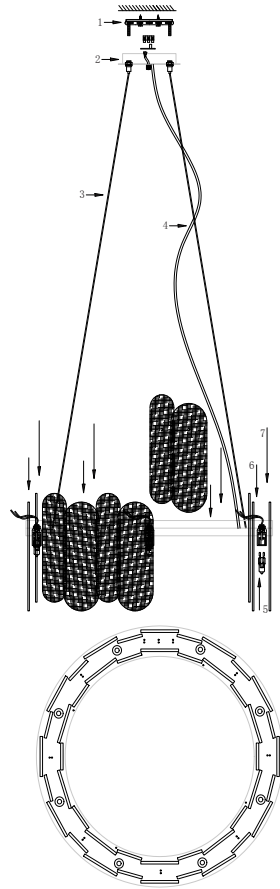

FREYA
TRADITION OF QUALITY

Instruction

FR5141PL-08BS

8 x G9 (35W)

Model: FR5141PL-08BS
Collection: Modern

Pendant Lamps